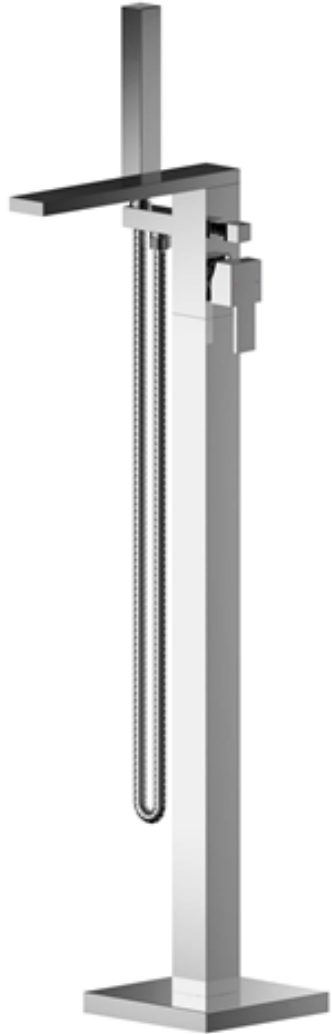

Sales Code: SAN321

Description: Sanford Freestanding Bsm

Product Dimensions

Height (mm):	880
Width (mm):	180
Depth (mm):	205
Length (mm):	
Nett Weight (kg):	6.17

Packaging Dimensions

Height (mm):	230
Width (mm):	420
Depth (mm):	970
Gross Weight (kg):	6.17

Packaging Data

Box Colour:	White Cardboard Box
Box Qty:	1
Label Size:	100 x 50
Label Colour:	White Label
Label Qty:	1

Outer Box Dimensions (If Applicable)

Height (mm):	250
Width (mm):	400
Depth (mm):	980
Length (mm):	
Gross Weight (kg):	
Barcode:	5056211898054

Product Details

Country of Origin:	China
Fitting Instruction:	No
Product Material:	Brass/ABS
Control Type:	Manual
Waste Included:	Waste Not Included
Waste Type:	Not Applicable
WRAS Approval:	No
Approval No:	N/A
Valve/Cartridge Type:	Single Lever Cartridge
Colour/Finish:	Chrome
Mount Type:	Floor Standing
Operating Pressure (bar):	3
Flow Rates: (Litres Per Min)	0.1 bar: N/A 0.5 bar: N/A 1 bar: 10.5 2 bar: 15.3 3 bar: 19
Pipe Size:	1/2"
Pipe Centres:	N/A