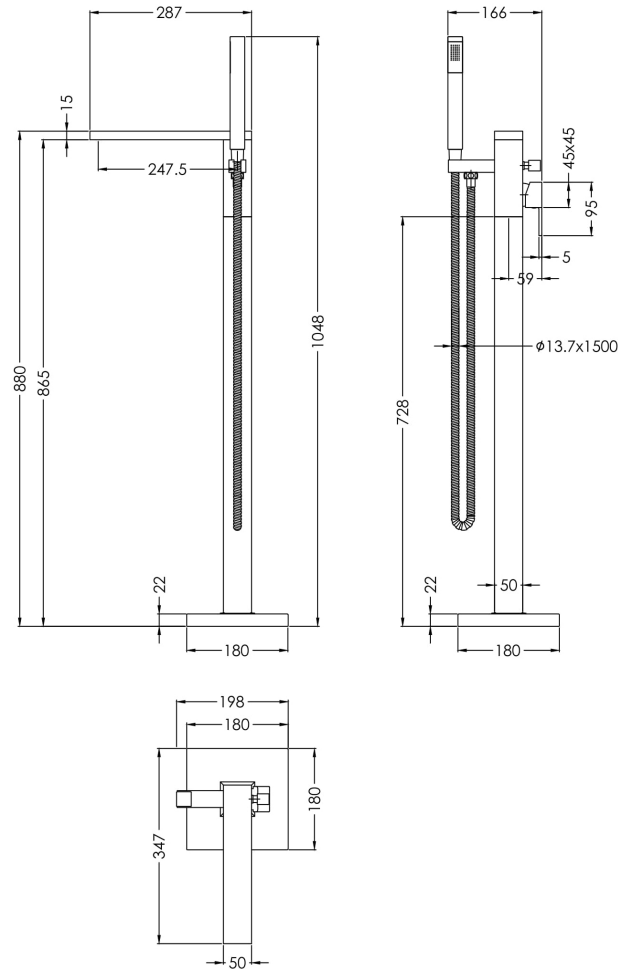

Sales Code: SAN321

Description: Sanford Freestanding Bsm

Product Dimensions

Height (mm):	880
Width (mm):	180
Depth (mm):	205
Length (mm):	
Nett Weight (kg):	6.17

Packaging Dimensions

Height (mm):	230
Width (mm):	420
Depth (mm):	970
Gross Weight (kg):	6.17

Packaging Data

Box Colour:	White Cardboard Box
Box Qty:	1
Label Size:	100 x 50
Label Colour:	White Label
Label Qty:	1

Outer Box Dimensions (If Applicable)

Height (mm):	250
Width (mm):	400
Depth (mm):	980
Length (mm):	
Gross Weight (kg):	
Barcode:	5056211898054

Product Details

Country of Origin:	China
Fitting Instruction:	No
Product Material:	Brass/ABS
Control Type:	Manual
Waste Included:	Waste Not Included
Waste Type:	Not Applicable
WRAS Approval:	No
Approval No:	N/A
Valve/Cartridge Type:	Single Lever Cartridge
Colour/Finish:	Chrome
Mount Type:	Floor Standing
Operating Pressure (bar):	3
Flow Rates: (Litres Per Min)	0.1 bar: N/A 0.5 bar: N/A 1 bar: 10.5 2 bar: 15.3 3 bar: 19
Pipe Size:	1/2"
Pipe Centres:	N/A