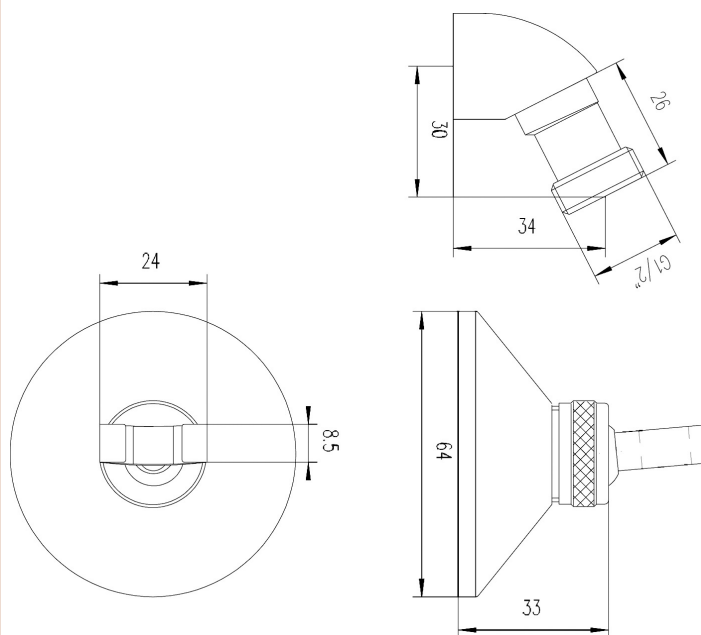

Sales Code: A310A

Description: Wall Bracket & Elbow

Product Dimensions

Length (mm):	
Width (mm):	64
Height (mm):	64
Depth (mm):	34
Nett Weight (kg):	0.21

Packaging Dimensions

Length (mm):	70
Width (mm):	70
Height (mm):	70
Gross Weight (kg):	0.21

Packaging Data

Box Colour:	White Cardboard Box
Box Qty:	1
Label Size:	100 x 50
Label Colour:	White Label
Label Qty:	2

Outer Box Dimensions (If Applicable)

Length (mm):	
Width (mm):	
Height (mm):	
Depth (mm):	
Gross Weight (kg):	17
Barcode:	5055146100607

Product Details

Country of Origin:	China
Fitting Instruction:	No
Product Material:	Brass
Mount Type:	Wall, Surface
Outlet Elbow Supplied:	Yes
Easy Clean:	Not Applicable
Head Included:	No
Handset Included:	Not Applicable
Body Jets Included:	Not Applicable
No of Body Jets:	Not Applicable
Operating Pressure (bar):	
Valve/Cartridge Type:	Not Applicable
Flow Rates (L/min):	0.1 bar: N/A 0.5 bar: N/A 1 bar: N/A 2 bar: N/A 3 bar: N/A
TMV2 Approved:	No Approval No: N/A
TMV3 Approved:	No Approval No: N/A
WRAS Approved:	No Approval No: N/A
Head Function:	Not Applicable
Handset Function:	Not Applicable
Body Jet Info:	Not Applicable
Pipe Size:	Not Applicable
Pipe Centres:	N/A
Colour/Finish:	Chrome
Hose Included:	No
No. of Outlets:	N/A