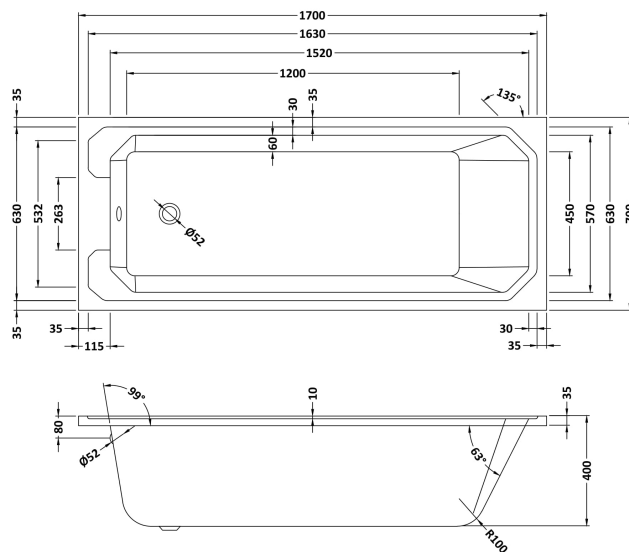

Sales Code: NLB109

Description: Art Deco Bath (1700X700)

Product Dimensions

Length (mm):	1700
Width (mm):	700
Depth (mm):	400
Nett Weight (kg):	19.3

Packaging Dimensions

Length (mm):	1700
Width (mm):	720
Depth (mm):	400
Gross Weight (kg):	19.3

Packaging Data

Box Colour:	Brown Cardboard Sleeve
Box Qty:	1
Label Size:	100 x 50
Label Colour:	White Label
Label Qty:	2

Outer Box Dimensions (If Applicable)

Length (mm):	
Width (mm):	
Height (mm):	
Gross Weight (kg):	
Barcode:	5055369040667

Product Details

Country of Origin:	Poland
Fitting Instruction:	No
Certification:	FSC: CE & UKCA: Yes
Material Colour Reference:	European White
Product Material:	Acrylic
Material Thickness:	4mm
Volume (Ltr):	178L
Displaced Capacity:	108L
Leg Set Included:	Legset Included
Waste Included:	Waste Not Included
Drilled/Undrilled:	Undrilled For Taps
Includes Grips:	No Grips Supplied
Embossed:	No
No of Tapholes:	None
Anti-Slip:	No