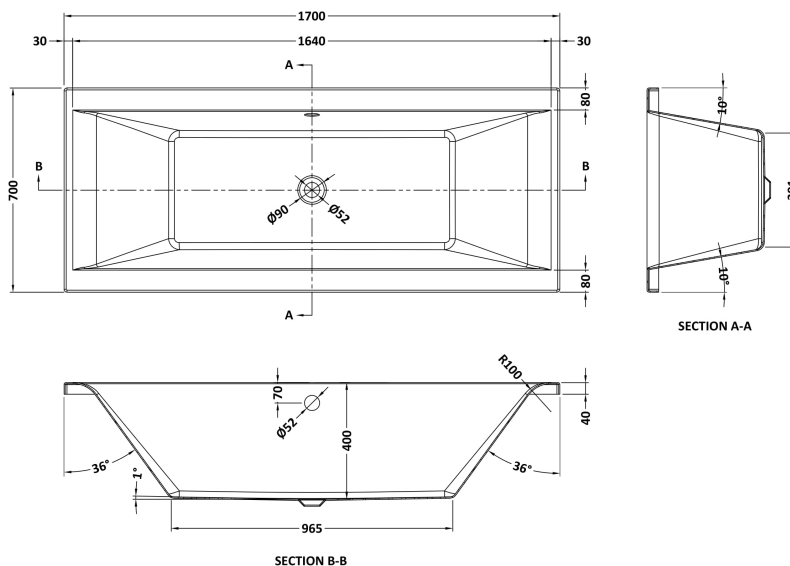

Sales Code: NBA209

Description: Square De Bath & Leg Set 1700X700

Product Dimensions

Length (mm):	1700
Width (mm):	700
Depth (mm):	400
Nett Weight (kg):	18.4

Packaging Dimensions

Length (mm):	1700
Width (mm):	730
Depth (mm):	400
Gross Weight (kg):	18.4

Packaging Data

Box Colour:	Brown Cardboard Sleeve
Box Qty:	1
Label Size:	100 x 50
Label Colour:	White Label
Label Qty:	2

Outer Box Dimensions (If Applicable)

Length (mm):	
Width (mm):	
Height (mm):	
Gross Weight (kg):	
Barcode:	5055369006731

Product Details

Country of Origin:	Egypt
Fitting Instruction:	No
Certification:	FSC: CE & UKCA:
Material Colour Reference:	European White
Product Material:	Acrylic
Material Thickness:	4mm
Volume (Ltr):	175L
Displaced Capacity:	105L
Leg Set Included:	Legset Included
Waste Included:	Waste Not Included
Drilled/Undrilled:	Undrilled For Taps
Includes Grips:	No Grips Supplied
Embossed:	No
No of Tapholes:	None
Anti-Slip:	No