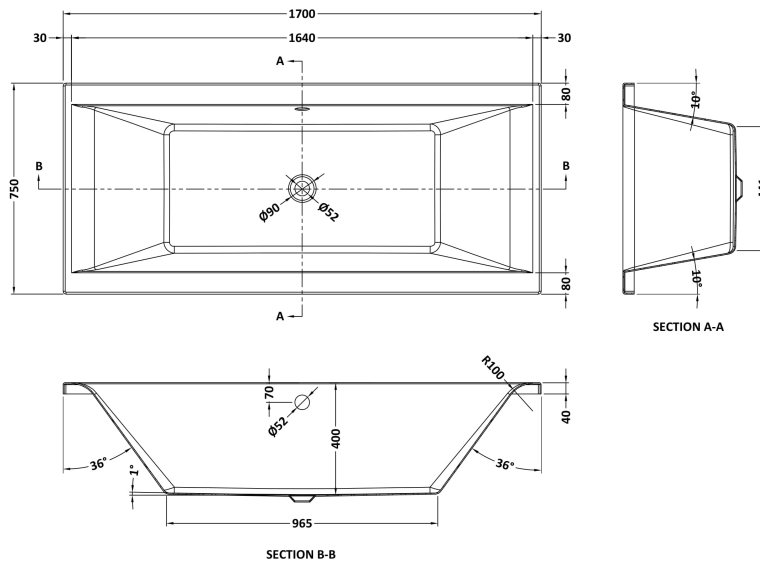

**Sales Code:** NBA210

**Description:** Square De Bath & Leg Set 1700X750

**Product Dimensions**

Length (mm):	1700
Width (mm):	750
Depth (mm):	400
Nett Weight (kg):	17

**Packaging Dimensions**

Length (mm):	1700
Width (mm):	750
Depth (mm):	425
Gross Weight (kg):	17

**Packaging Data**

Box Colour:	Brown Cardboard Sleeve
Box Qty:	1
Label Size:	100 x 50
Label Colour:	White Label
Label Qty:	2

**Outer Box Dimensions (If Applicable)**

Length (mm):	
Width (mm):	
Height (mm):	
Gross Weight (kg):	
Barcode:	5055369006748

**Product Details**

Country of Origin:	Egypt
Fitting Instruction:	No
Certification:	FSC: CE & UKCA:
Material Colour Reference:	European White
Product Material:	Acrylic
Material Thickness:	4mm
Volume (Ltr):	185L
Displaced Capacity:	115L
Leg Set Included:	Legset Included
Waste Included:	Waste Not Included
Drilled/Undrilled:	Undrilled For Taps
Includes Grips:	No Grips Supplied
Embossed:	No
No of Tapholes:	None
Anti-Slip:	No