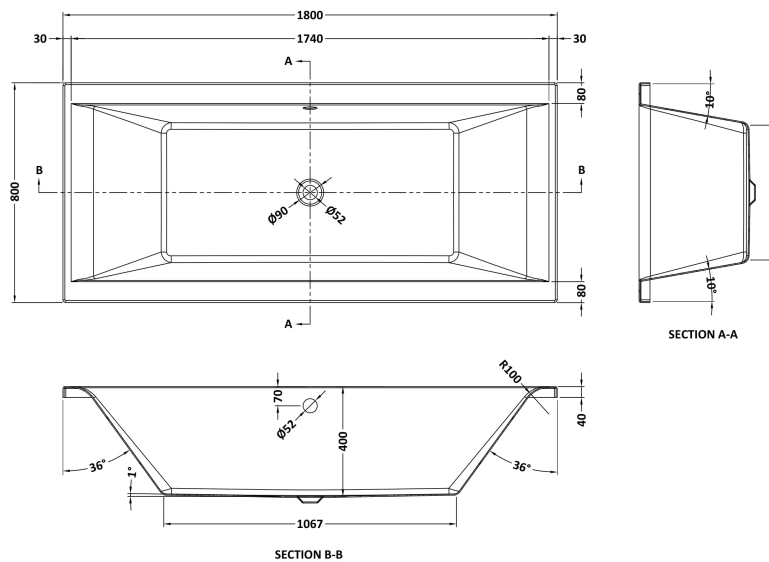

Sales Code: NBA214

Description: Square De Bath & Leg Set 1800X800

Product Dimensions

Length (mm):	1800
Width (mm):	800
Depth (mm):	400
Nett Weight (kg):	21

Packaging Dimensions

Length (mm):	1800
Width (mm):	800
Depth (mm):	425
Gross Weight (kg):	21

Packaging Data

Box Colour:	Brown Cardboard Sleeve
Box Qty:	1
Label Size:	100 x 50
Label Colour:	White Label
Label Qty:	2

Outer Box Dimensions (If Applicable)

Length (mm):	
Width (mm):	
Height (mm):	
Gross Weight (kg):	
Barcode:	5055369006755

Product Details

Country of Origin:	Egypt
Fitting Instruction:	No
Certification:	FSC: CE & UKCA:
Material Colour Reference:	European White
Product Material:	Acrylic
Material Thickness:	4mm
Volume (Ltr):	185L
Displaced Capacity:	115L
Leg Set Included:	Legset Included
Waste Included:	Waste Not Included
Drilled/Undrilled:	Undrilled For Taps
Includes Grips:	No Grips Supplied
Embossed:	No
No of Tapholes:	None
Anti-Slip:	No