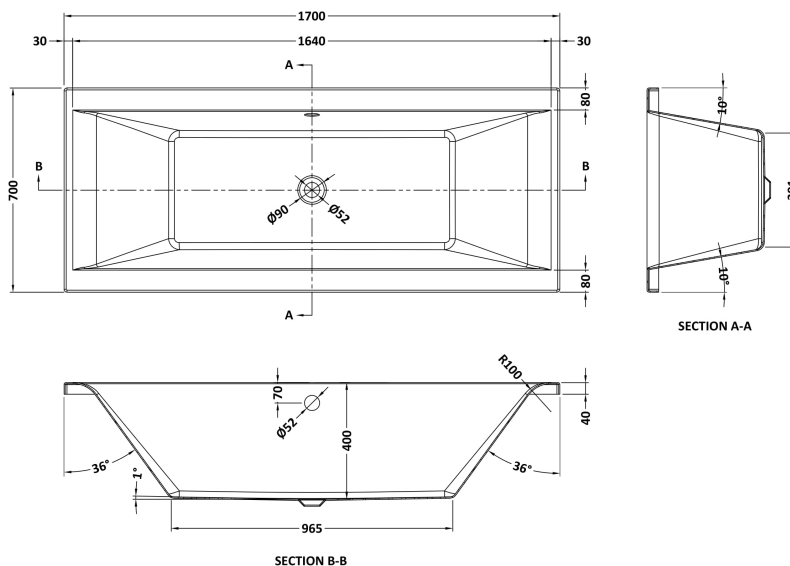

Sales Code: BDE006

Description: Square De Bath & Leg Set 1700X700 El

Product Dimensions

| | |
|-------------------|------|
| Length (mm): | 1700 |
| Width (mm): | 700 |
| Depth (mm): | 400 |
| Nett Weight (kg): | 25 |

Packaging Dimensions

| | |
|--------------------|------|
| Length (mm): | 1770 |
| Width (mm): | 710 |
| Depth (mm): | 420 |
| Gross Weight (kg): | 25 |

Packaging Data

| | |
|---------------|------------------------|
| Box Colour: | Brown Cardboard Sleeve |
| Box Qty: | 1 |
| Label Size: | 100 x 50 |
| Label Colour: | White Label |
| Label Qty: | 2 |

Outer Box Dimensions (If Applicable)

| | |
|--------------------|---------------|
| Length (mm): | |
| Width (mm): | |
| Height (mm): | |
| Gross Weight (kg): | |
| Barcode: | 5055369024100 |

Product Details

| | |
|----------------------------|-------------------------|
| Country of Origin: | Egypt |
| Fitting Instruction: | No |
| Certification: | FSC: CE & UKCA: |
| Material Colour Reference: | European White |
| Product Material: | Acrylic With Eternalite |
| Material Thickness: | 4mm |
| Volume (Ltr): | 150L |
| Displaced Capacity: | 80L |
| Leg Set Included: | Legset Included |
| Waste Included: | Waste Not Included |
| Drilled/Undrilled: | Undrilled For Taps |
| Includes Grips: | No Grips Supplied |
| Embossed: | No |
| No of Tapholes: | None |
| Anti-Slip: | No |