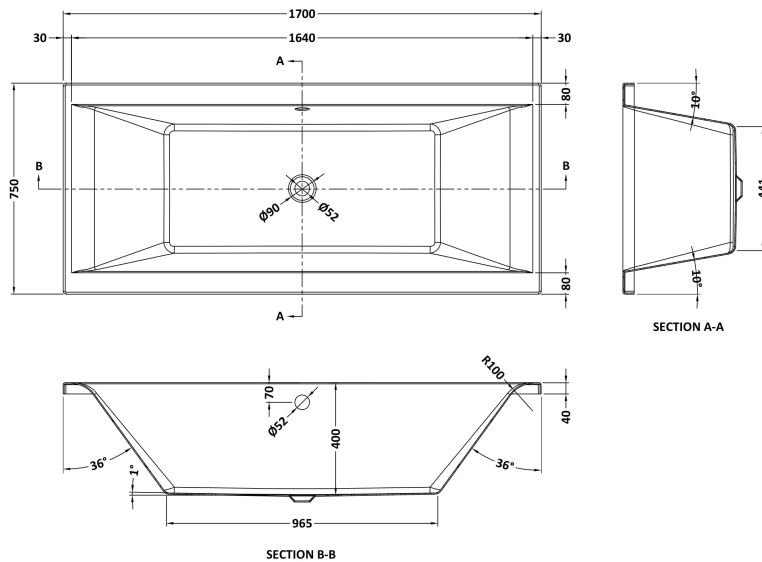

### Product Dimensions

Length (mm):	1700
Width (mm):	750
Depth (mm):	400
Nett Weight (kg):	25.2

### Packaging Dimensions

Length (mm):	1770
Width (mm):	760
Depth (mm):	420
Gross Weight (kg):	25.2

### Outer Box Dimensions (If Applicable)

Length (mm):	
Width (mm):	
Height (mm):	
Gross Weight (kg):	
Barcode:	5055369024117

### Product Details

Country of Origin:	Egypt
Fitting Instruction:	No
Certification:	FSC: CE & UKCA:
Material Colour Reference:	European White
Product Material:	Acrylic With Eternalite
Material Thickness:	4mm
Volume (Ltr):	185L
Displaced Capacity:	115L
Leg Set Included:	Legset Included
Waste Included:	Waste Not Included
Drilled/Undrilled:	Undrilled For Taps
Includes Grips:	No Grips Supplied
Embossed:	No
No of Tapholes:	None
Anti-Slip:	No