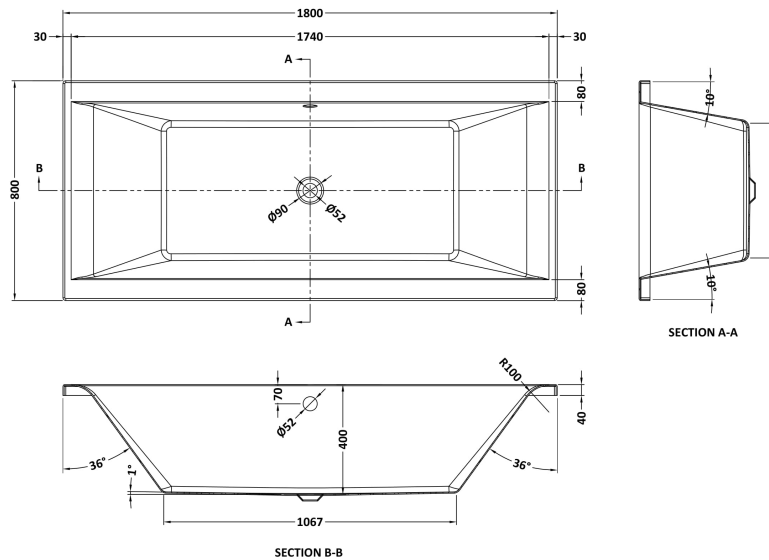

Sales Code: BDE008

Description: Square De Bath & Leg Set 1800X800 El

Product Dimensions

Length (mm):	1800
Width (mm):	800
Depth (mm):	400
Nett Weight (kg):	25.4

Packaging Dimensions

Length (mm):	1870
Width (mm):	810
Depth (mm):	420
Gross Weight (kg):	25.4

Packaging Data

Box Colour:	Brown Cardboard Sleeve
Box Qty:	1
Label Size:	100 x 50
Label Colour:	White Label
Label Qty:	2

Outer Box Dimensions (If Applicable)

Length (mm):	
Width (mm):	
Height (mm):	
Gross Weight (kg):	
Barcode:	5055369024124

Product Details

Country of Origin:	Egypt
Fitting Instruction:	No
Certification:	FSC: CE & UKCA:
Material Colour Reference:	European White
Product Material:	Acrylic With Eternalite
Material Thickness:	4mm
Volume (Ltr):	200L
Displaced Capacity:	130L
Leg Set Included:	Legset Included
Waste Included:	Waste Not Included
Drilled/Undrilled:	Undrilled For Taps
Includes Grips:	No Grips Supplied
Embossed:	No
No of Tapholes:	None
Anti-Slip:	No