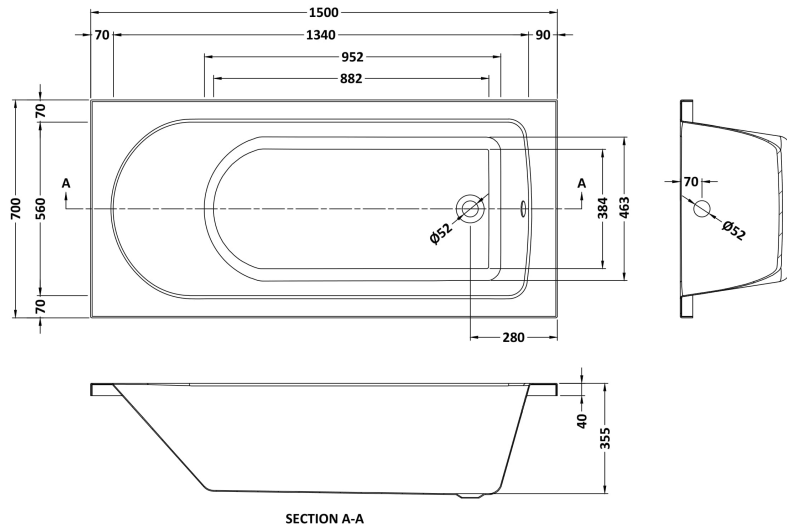

### Product Dimensions

Length (mm):	1500
Width (mm):	700
Depth (mm):	355
Nett Weight (kg):	15

### Packaging Dimensions

Length (mm):	1505
Width (mm):	715
Depth (mm):	400
Gross Weight (kg):	15

### Outer Box Dimensions (If Applicable)

Length (mm):	
Width (mm):	
Height (mm):	
Gross Weight (kg):	
Barcode:	5055369026104

### Product Details

Country of Origin:	Egypt
Fitting Instruction:	No
Certification:	FSC: CE & UKCA:
Material Colour Reference:	European White
Product Material:	Acrylic
Material Thickness:	4mm
Volume (Ltr):	168L
Displaced Capacity:	98L
Leg Set Included:	Legset Included
Waste Included:	Waste Not Included
Drilled/Undrilled:	Undrilled For Taps
Includes Grips:	No Grips Supplied
Embossed:	No
No of Tapholes:	None
Anti-Slip:	No