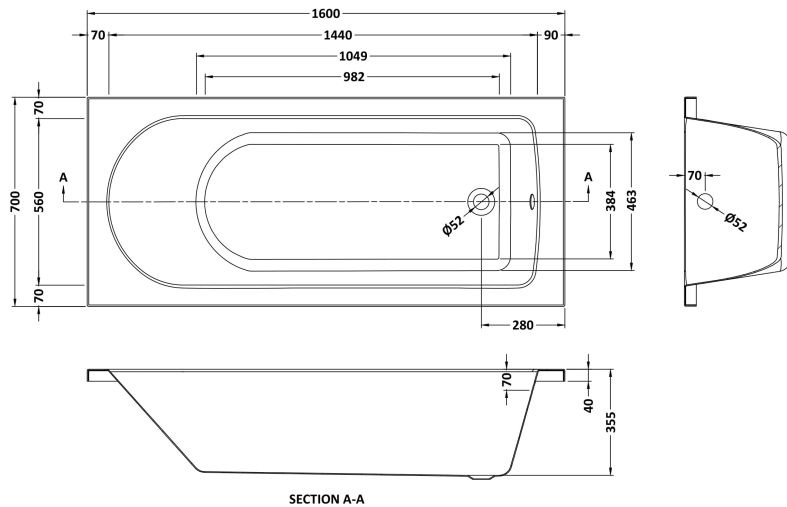

Sales Code: NBA607

Description: Standard Se Bath & Leg Set 1600X700

Product Dimensions

Length (mm):	1600
Width (mm):	700
Depth (mm):	355
Nett Weight (kg):	16.2

Packaging Dimensions

Length (mm):	1600
Width (mm):	700
Depth (mm):	400
Gross Weight (kg):	16.2

Packaging Data

Box Colour:	Brown Cardboard Sleeve
Box Qty:	1
Label Size:	100 x 50
Label Colour:	White Label
Label Qty:	2

Outer Box Dimensions (If Applicable)

Length (mm):	
Width (mm):	
Height (mm):	
Gross Weight (kg):	
Barcode:	5055369026111

Product Details

Country of Origin:	Egypt
Fitting Instruction:	No
Certification:	FSC: CE & UKCA:
Material Colour Reference:	European White
Product Material:	Acrylic
Material Thickness:	4mm
Volume (Ltr):	168L
Displaced Capacity:	98L
Leg Set Included:	Legset Included
Waste Included:	Waste Not Included
Drilled/Undrilled:	Undrilled For Taps
Includes Grips:	No Grips Supplied
Embossed:	No
No of Tapholes:	None
Anti-Slip:	No