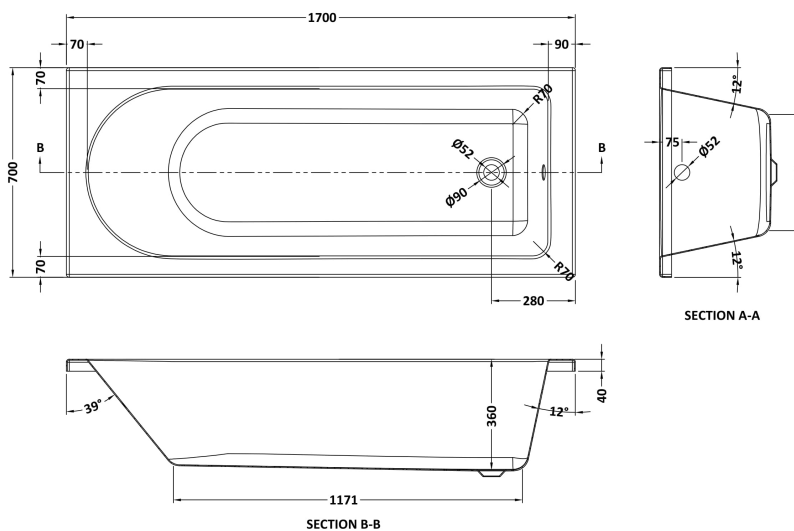

Sales Code: NBA609

Description: Standard Se Bath & Leg Set 1700X700

Product Dimensions

Length (mm):	1700
Width (mm):	700
Depth (mm):	355
Nett Weight (kg):	17

Packaging Dimensions

Length (mm):	1700
Width (mm):	720
Depth (mm):	400
Gross Weight (kg):	17

Packaging Data

Box Colour:	Brown Cardboard Sleeve
Box Qty:	1
Label Size:	100 x 50
Label Colour:	White Label
Label Qty:	2

Outer Box Dimensions (If Applicable)

Length (mm):	
Width (mm):	
Height (mm):	
Gross Weight (kg):	
Barcode:	5055369006649

Product Details

Country of Origin:	Egypt
Fitting Instruction:	No
Certification:	FSC: CE & UKCA:
Material Colour Reference:	European White
Product Material:	Acrylic
Material Thickness:	4mm
Volume (Ltr):	180L
Displaced Capacity:	110L
Leg Set Included:	Legset Included
Waste Included:	Waste Not Included
Drilled/Undrilled:	Undrilled For Taps
Includes Grips:	No Grips Supplied
Embossed:	No
No of Tapholes:	None
Anti-Slip:	No