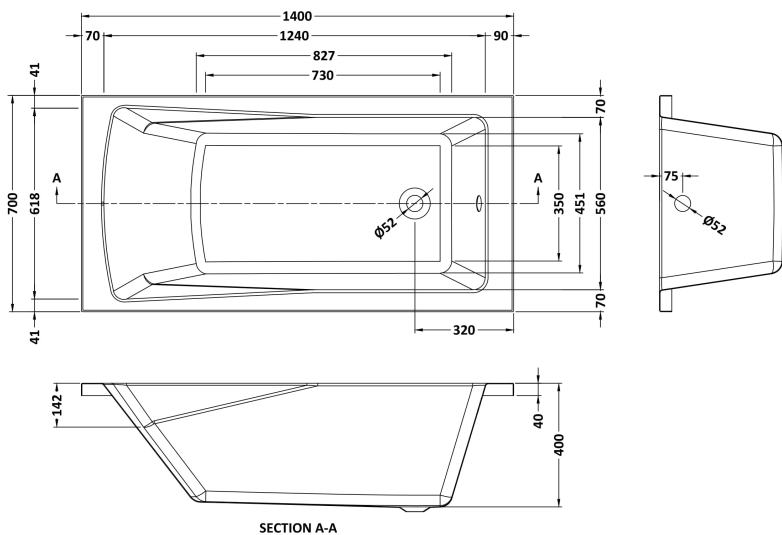

### Product Dimensions

Length (mm):	1400
Width (mm):	700
Depth (mm):	400
Nett Weight (kg):	17

### Packaging Dimensions

Length (mm):	1420
Width (mm):	710
Depth (mm):	400
Gross Weight (kg):	17

### Outer Box Dimensions (If Applicable)

Length (mm):	
Width (mm):	
Height (mm):	
Gross Weight (kg):	
Barcode:	5056211800019

### Product Details

Country of Origin:	Egypt
Fitting Instruction:	No
Certification:	FSC: No CE & UKCA: Yes
Material Colour Reference:	European White
Product Material:	Acrylic
Material Thickness:	4mm
Volume (Ltr):	148L
Displaced Capacity:	78L
Leg Set Included:	Legset Included
Waste Included:	Waste Not Included
Drilled/Undrilled:	Undrilled For Taps
Includes Grips:	No Grips Supplied
Embossed:	No
No of Tapholes:	None
Anti-Slip:	No