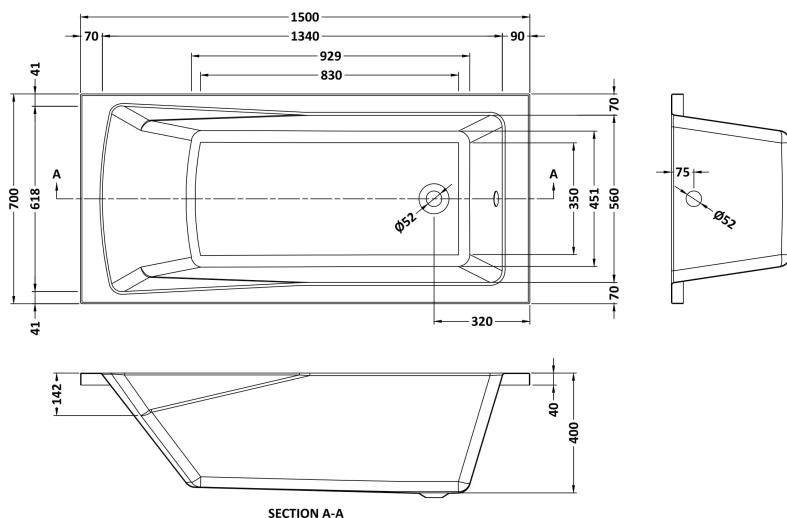

Sales Code: NBA405

Description: Square Se Bath & Leg Set 1500X700

Product Dimensions

Length (mm):	1500
Width (mm):	700
Depth (mm):	400
Nett Weight (kg):	17

Packaging Dimensions

Length (mm):	1520
Width (mm):	710
Depth (mm):	400
Gross Weight (kg):	17

Packaging Data

Box Colour:	Brown Cardboard Sleeve
Box Qty:	1
Label Size:	192 x 38
Label Colour:	White Label
Label Qty:	1

Outer Box Dimensions (If Applicable)

Length (mm):	
Width (mm):	
Height (mm):	
Gross Weight (kg):	
Barcode:	5055369060122

Product Details

Country of Origin:	Egypt
Fitting Instruction:	No
Certification:	FSC: CE & UKCA:
Material Colour Reference:	European White
Product Material:	Acrylic
Material Thickness:	
Volume (Ltr):	165L
Displaced Capacity:	95L
Leg Set Included:	Legset Included
Waste Included:	Waste Not Included
Drilled/Undrilled:	Undrilled For Taps
Includes Grips:	No Grips Supplied
Embossed:	No
No of Tapholes:	None
Anti-Slip:	No