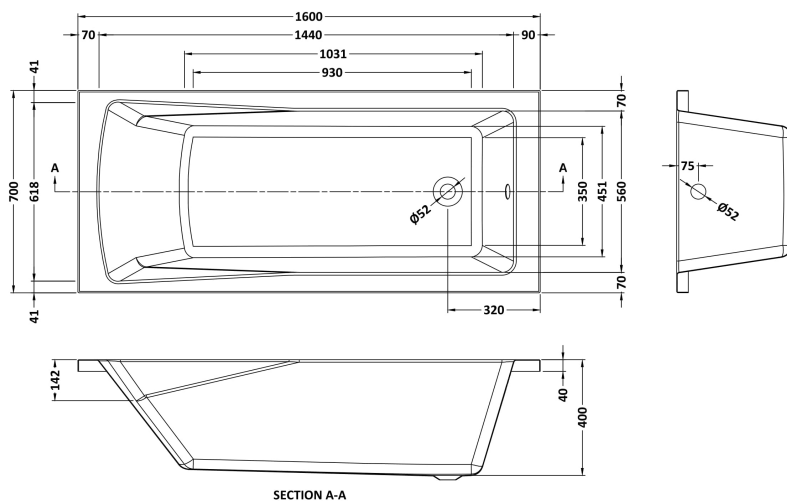

Sales Code: NBA407

Description: Square Se Bath & Leg Set 1600X700

Product Dimensions

Length (mm):	1600
Width (mm):	700
Depth (mm):	400
Nett Weight (kg):	19

Packaging Dimensions

Length (mm):	1700
Width (mm):	720
Depth (mm):	400
Gross Weight (kg):	19

Packaging Data

Box Colour:	Brown Cardboard Sleeve
Box Qty:	1
Label Size:	100 x 50
Label Colour:	White Label
Label Qty:	2

Outer Box Dimensions (If Applicable)

Length (mm):	
Width (mm):	
Height (mm):	
Gross Weight (kg):	
Barcode:	5055369006694

Product Details

Country of Origin:	Egypt
Fitting Instruction:	No
Certification:	FSC: CE & UKCA:
Material Colour Reference:	European White
Product Material:	Acrylic
Material Thickness:	4mm
Volume (Ltr):	168L
Displaced Capacity:	98L
Leg Set Included:	Legset Included
Waste Included:	Waste Not Included
Drilled/Undrilled:	Undrilled For Taps
Includes Grips:	No Grips Supplied
Embossed:	No
No of Tapholes:	None
Anti-Slip:	No