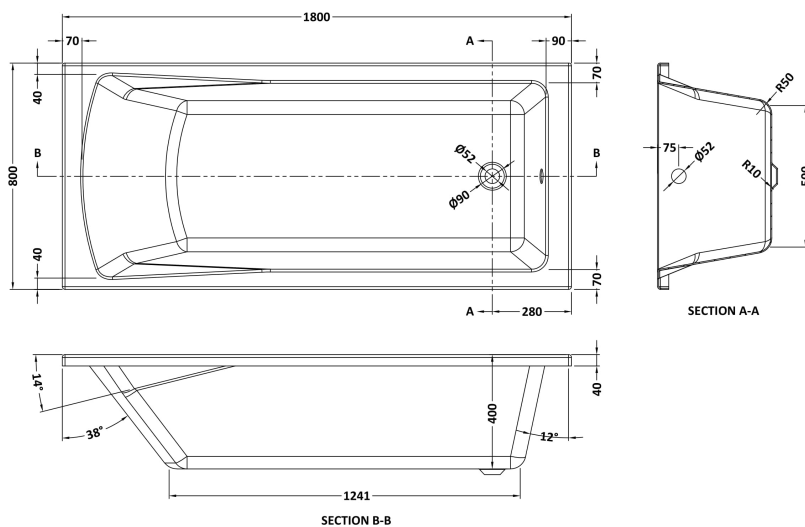

Sales Code: NBA414

Description: Square Se Bath & Leg Set 1800X800

Product Dimensions

Length (mm):	1800
Width (mm):	800
Depth (mm):	400
Nett Weight (kg):	20

Packaging Dimensions

Length (mm):	1800
Width (mm):	800
Depth (mm):	380
Gross Weight (kg):	20

Packaging Data

Box Colour:	Brown Cardboard Sleeve
Box Qty:	1
Label Size:	100 x 50
Label Colour:	White Label
Label Qty:	2

Outer Box Dimensions (If Applicable)

Length (mm):	
Width (mm):	
Height (mm):	
Gross Weight (kg):	
Barcode:	5055369006724

Product Details

Country of Origin:	Egypt
Fitting Instruction:	No
Certification:	FSC: CE & UKCA:
Material Colour Reference:	European White
Product Material:	Acrylic
Material Thickness:	4mm
Volume (Ltr):	218L
Displaced Capacity:	148L
Leg Set Included:	Legset Included
Waste Included:	Waste Not Included
Drilled/Undrilled:	Undrilled For Taps
Includes Grips:	No Grips Supplied
Embossed:	No
No of Tapholes:	None
Anti-Slip:	No