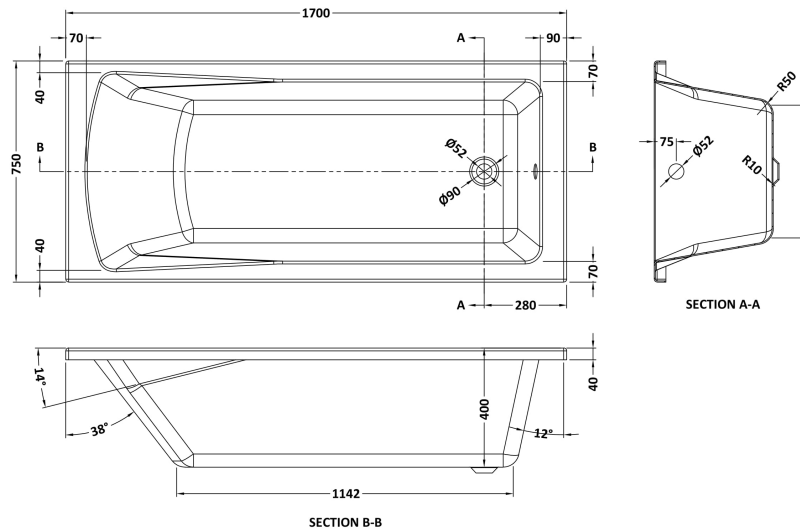

Sales Code: BMON009

Description: Square Se Bath & Leg Set 1700X750 EL

Product Dimensions

Length (mm):	1700
Width (mm):	750
Depth (mm):	400
Nett Weight (kg):	27

Packaging Dimensions

Length (mm):	1770
Width (mm):	760
Depth (mm):	420
Gross Weight (kg):	27

Packaging Data

Box Colour:	Brown Cardboard Sleeve
Box Qty:	1
Label Size:	100 x 50
Label Colour:	White Label
Label Qty:	2

Outer Box Dimensions (If Applicable)

Length (mm):	
Width (mm):	
Height (mm):	
Gross Weight (kg):	
Barcode:	5055369060962

Product Details

Country of Origin:	Egypt
Fitting Instruction:	No
Certification:	FSC: CE & UKCA:
Material Colour Reference:	European White
Product Material:	Acrylic With Eternalite
Material Thickness:	4mm
Volume (Ltr):	181L
Displaced Capacity:	111L
Leg Set Included:	Legset Included
Waste Included:	Waste Not Included
Drilled/Undrilled:	Undrilled For Taps
Includes Grips:	No Grips Supplied
Embossed:	No
No of Tapholes:	None
Anti-Slip:	No