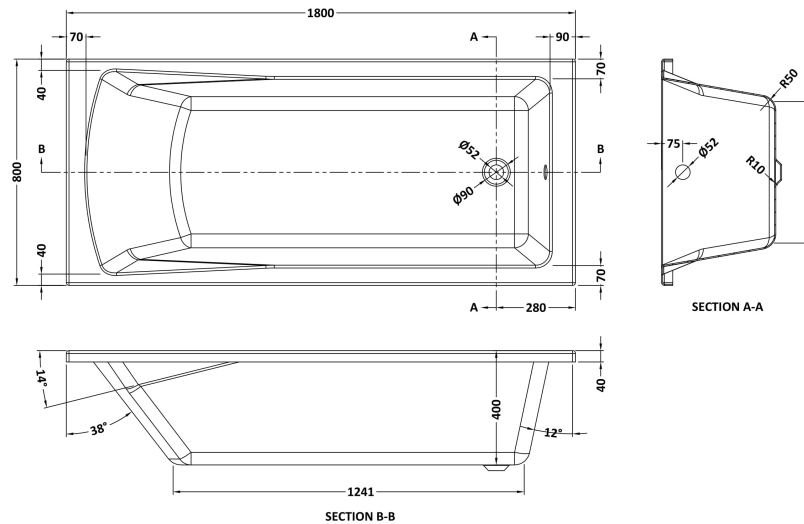

**Sales Code:** BMON010

**Description:** Square Se Bath & Leg Set 1800X800 EL

**Product Dimensions**

Length (mm):	1800
Width (mm):	800
Depth (mm):	400
Nett Weight (kg):	29

**Packaging Dimensions**

Length (mm):	1870
Width (mm):	810
Depth (mm):	420
Gross Weight (kg):	29

**Packaging Data**

Box Colour:	Brown Cardboard Sleeve
Box Qty:	1
Label Size:	100 x 50
Label Colour:	White Label
Label Qty:	2

**Outer Box Dimensions (If Applicable)**

Length (mm):	
Width (mm):	
Height (mm):	
Gross Weight (kg):	
Barcode:	5055369060979

**Product Details**

Country of Origin:	Egypt
Fitting Instruction:	No
Certification:	FSC: CE & UKCA:
Material Colour Reference:	European White
Product Material:	Acrylic With Eternalite
Material Thickness:	4mm
Volume (Ltr):	216L
Displaced Capacity:	146L
Leg Set Included:	Legset Included
Waste Included:	Waste Not Included
Drilled/Undrilled:	Undrilled For Taps
Includes Grips:	No Grips Supplied
Embossed:	No
No of Tapholes:	None
Anti-Slip:	No