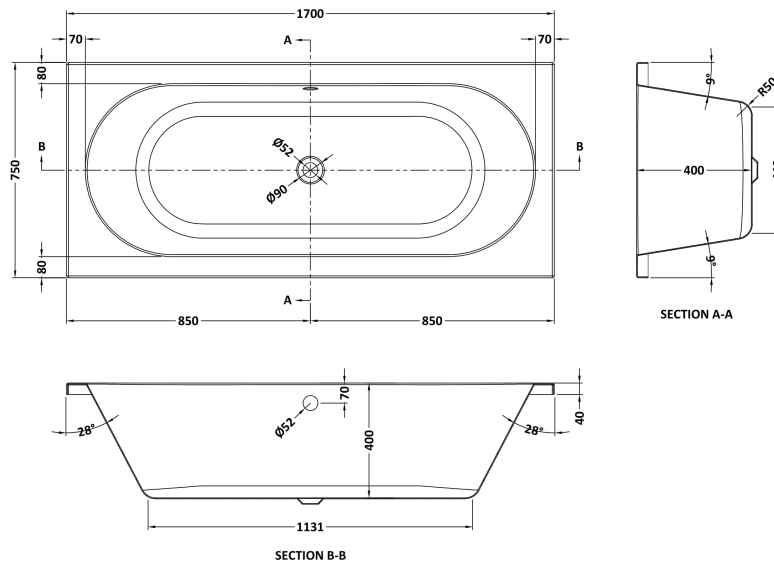

Sales Code: NBA510

Description: Round De Bath & Leg Set 1700X750

Product Dimensions

Length (mm):	1700
Width (mm):	750
Depth (mm):	400
Nett Weight (kg):	17.5

Packaging Dimensions

Length (mm):	1700
Width (mm):	750
Depth (mm):	420
Gross Weight (kg):	17.5

Packaging Data

Box Colour:	Brown Cardboard Sleeve
Box Qty:	1
Label Size:	100 x 50
Label Colour:	White Label
Label Qty:	2

Outer Box Dimensions (If Applicable)

Length (mm):	
Width (mm):	
Height (mm):	
Gross Weight (kg):	
Barcode:	5055369006670

Product Details

Country of Origin:	Egypt
Fitting Instruction:	No
Certification:	FSC: CE & UKCA:
Material Colour Reference:	European White
Product Material:	Acrylic
Material Thickness:	4mm
Volume (Ltr):	180L
Displaced Capacity:	110L
Leg Set Included:	Legset Included
Waste Included:	Waste Not Included
Drilled/Undrilled:	Undrilled For Taps
Includes Grips:	No Grips Supplied
Embossed:	No
No of Tapholes:	None
Anti-Slip:	No