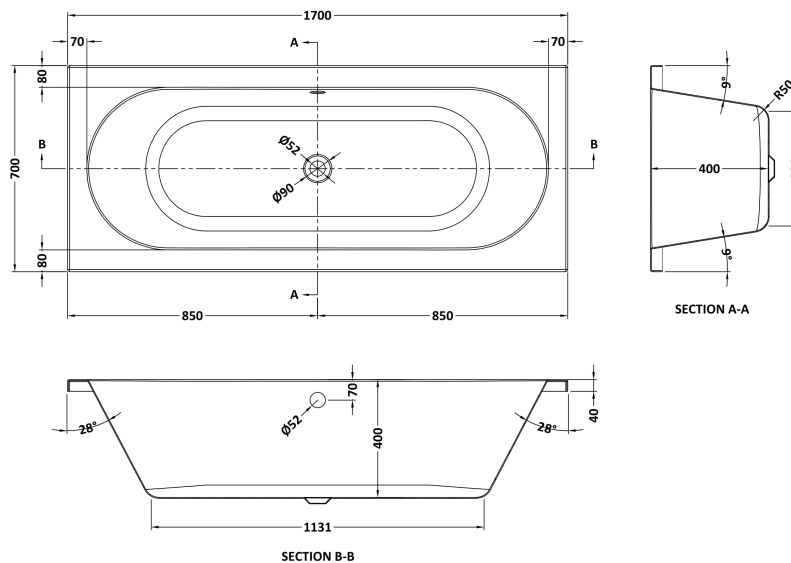

Sales Code: BDE009

Description: Round De Bath & Leg Set 1700X700 El

Product Dimensions

Length (mm):	1700
Width (mm):	700
Depth (mm):	400
Nett Weight (kg):	27

Packaging Dimensions

Length (mm):	1770
Width (mm):	710
Depth (mm):	440
Gross Weight (kg):	27

Packaging Data

Box Colour:	Brown Cardboard Sleeve
Box Qty:	1
Label Size:	100 x 50
Label Colour:	White Label
Label Qty:	2

Outer Box Dimensions (If Applicable)

Length (mm):	
Width (mm):	
Height (mm):	
Gross Weight (kg):	
Barcode:	5055369060887

Product Details

Country of Origin:	Egypt
Fitting Instruction:	No
Certification:	FSC: CE & UKCA:
Material Colour Reference:	European White
Product Material:	Acrylic With Eternalite
Material Thickness:	4mm
Volume (Ltr):	177L
Displaced Capacity:	107L
Leg Set Included:	Legset Included
Waste Included:	Waste Not Included
Drilled/Undrilled:	Undrilled For Taps
Includes Grips:	No Grips Supplied
Embossed:	No
No of Tapholes:	None
Anti-Slip:	No