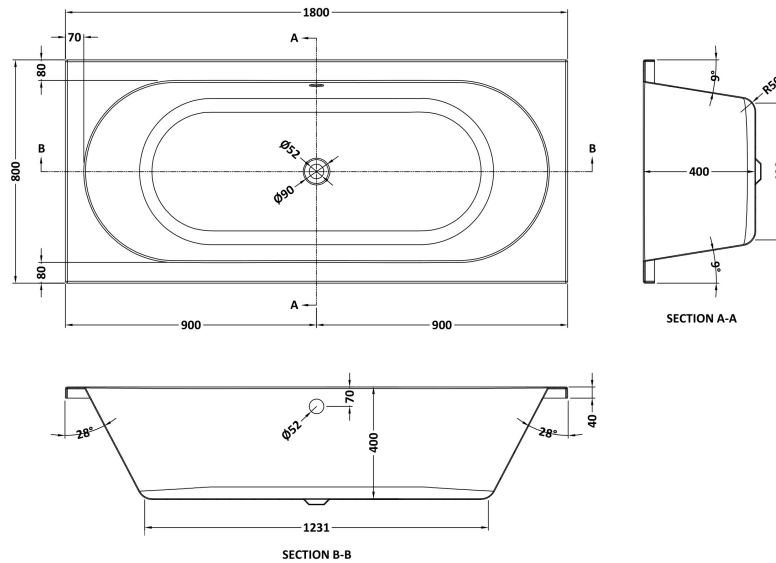

Sales Code: BDE011

Description: Round De Bath & Leg Set 1800X800 El

Product Dimensions

Length (mm):	1800
Width (mm):	800
Depth (mm):	400
Nett Weight (kg):	32

Packaging Dimensions

Length (mm):	1870
Width (mm):	810
Depth (mm):	440
Gross Weight (kg):	32

Packaging Data

Box Colour:	Brown Cardboard Sleeve
Box Qty:	1
Label Size:	100 x 50
Label Colour:	White Label
Label Qty:	2

Outer Box Dimensions (If Applicable)

Length (mm):	
Width (mm):	
Height (mm):	
Gross Weight (kg):	
Barcode:	5055369060900

Product Details

Country of Origin:	Egypt
Fitting Instruction:	No
Certification:	FSC: CE & UKCA:
Material Colour Reference:	European White
Product Material:	Acrylic With Eternalite
Material Thickness:	4mm
Volume (Ltr):	210L
Displaced Capacity:	140L
Leg Set Included:	Legset Included
Waste Included:	Waste Not Included
Drilled/Undrilled:	Undrilled For Taps
Includes Grips:	No Grips Supplied
Embossed:	No
No of Tapholes:	None
Anti-Slip:	No