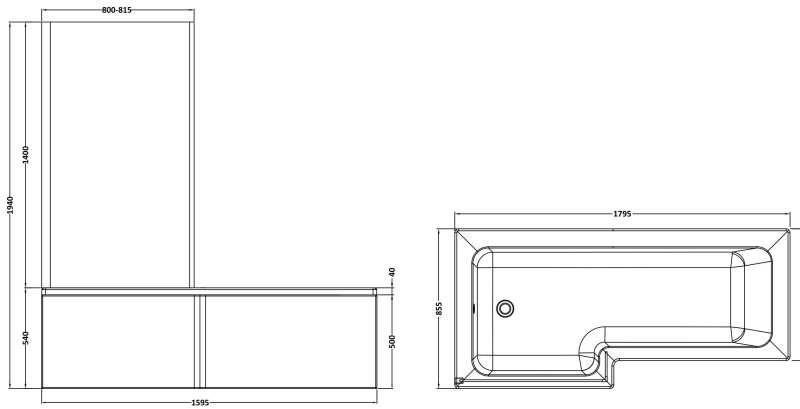

Sales Code: SBATH15

Description: 1800 Sq S/Bath Pack Lh (5mm L Screen)

Packaging Details

Barcode: 5056678459799

Sales Code: NSK801S

Description: L Shape Shower Bath & Legs 1800X850 Lh

Product Dimensions

Length (mm):	1800
Width (mm):	850
Depth (mm):	390
Nett Weight (kg):	27

Packaging Dimensions

Length (mm):	1800
Width (mm):	850
Depth (mm):	425
Gross Weight (kg):	27

Packaging Data

Box Colour:	Brown Cardboard Sleeve
Box Qty:	1
Label Size:	300 x 35
Label Colour:	White Label
Label Qty:	2

Outer Box Dimensions (If Applicable)

Length (mm):	
Width (mm):	
Height (mm):	
Gross Weight (kg):	
Barcode:	5056678435649

Product Details

Country of Origin:	Egypt
Fitting Instruction:	No
Certification:	FSC: CE & UKCA: Yes
Material Colour Reference:	European White
Product Material:	Acrylic
Material Thickness:	4mm
Volume (Ltr):	235L
Displaced Capacity:	165L
Leg Set Included:	Legset Included
Waste Included:	Waste Not Included
Drilled/Undrilled:	Undrilled For Taps
Includes Grips:	No Grips Supplied
Embossed:	No
No of Tapholes:	None
Anti-Slip:	No

Sales Code: WBS304

Description: 1800 L Shower Bath Front Panel

Product Dimensions

Length (mm):	1795
Width (mm):	500
Depth (mm):	167
Nett Weight (kg):	3.4

Packaging Dimensions

Length (mm):	1720
Width (mm):	515
Depth (mm):	35
Gross Weight (kg):	3.4