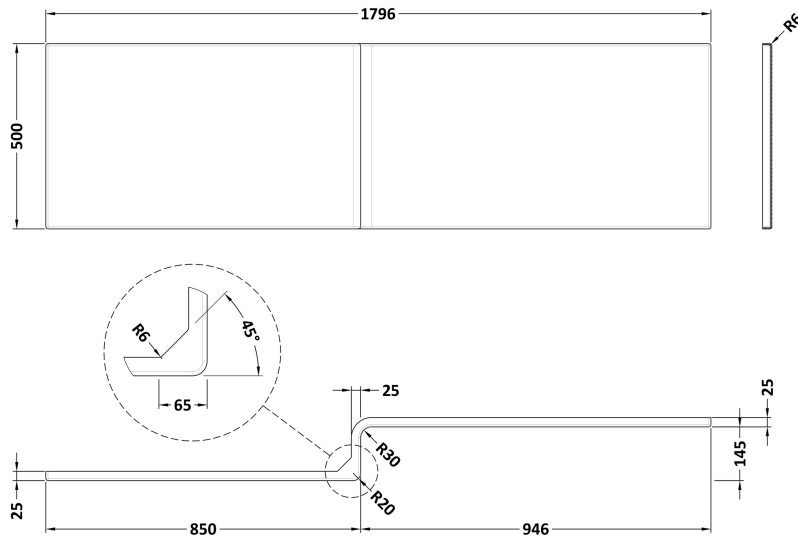

Packaging Dimensions

Length (mm):	1800
Width (mm):	850
Depth (mm):	425
Gross Weight (kg):	27

Packaging Data

Box Colour:	Brown Cardboard Sleeve
Box Qty:	1
Label Size:	300 x 35
Label Colour:	White Label
Label Qty:	2

Outer Box Dimensions (If Applicable)

Length (mm):	
Width (mm):	
Height (mm):	
Gross Weight (kg):	
Barcode:	5056678435649

Product Details

Country of Origin:	Egypt
Fitting Instruction:	No
Certification:	FSC: CE & UKCA: Yes
Material Colour Reference:	European White
Product Material:	Acrylic
Material Thickness:	4mm
Volume (Ltr):	235L
Displaced Capacity:	165L
Leg Set Included:	Legset Included
Waste Included:	Waste Not Included
Drilled/Undrilled:	Undrilled For Taps
Includes Grips:	No Grips Supplied
Embossed:	No
No of Tapholes:	None
Anti-Slip:	No

Sales Code: WBS304

Description: 1800 L Shower Bath Front Panel

Product Dimensions

Length (mm):	1795
Width (mm):	500
Depth (mm):	167
Nett Weight (kg):	3.4

Packaging Dimensions

Length (mm):	1720
Width (mm):	515
Depth (mm):	35
Gross Weight (kg):	3.4

Sales Code: NSBS2

Description: Sq Fixed Screen, Fixed Return (6)

Product Dimensions

Height (mm):	1435
Width (mm):	805
Depth (mm):	38
Nett Weight (kg):	18

Packaging Dimensions

Height (mm):	55
Width (mm):	810
Length (mm):	1460
Gross Weight (kg):	18.7