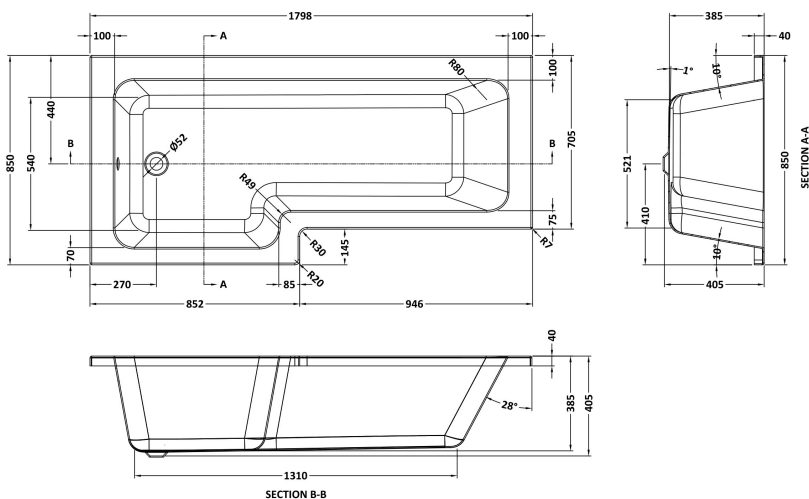

Sales Code: SBATH15

Description: 1800 Sq S/Bath Pack Lh (5mm L Screen)

Packaging Details

Barcode: 5056678459799

Sales Code: NSK801S

Description: L Shape Shower Bath & Legs 1800X850 Lh

Product Dimensions

Length (mm):	1800
Width (mm):	850
Depth (mm):	390
Nett Weight (kg):	27

Packaging Dimensions

Length (mm):	1800
Width (mm):	850
Depth (mm):	425
Gross Weight (kg):	27

Packaging Data

Box Colour:	Brown Cardboard Sleeve
Box Qty:	1
Label Size:	300 x 35
Label Colour:	White Label
Label Qty:	2

Outer Box Dimensions (If Applicable)

Length (mm):	
Width (mm):	
Height (mm):	
Gross Weight (kg):	
Barcode:	5056678435649

Product Details

Country of Origin:	Egypt
Fitting Instruction:	No
Certification:	FSC: CE & UKCA: Yes
Material Colour Reference:	European White
Product Material:	Acrylic
Material Thickness:	4mm
Volume (Ltr):	235L
Displaced Capacity:	165L
Leg Set Included:	Legset Included
Waste Included:	Waste Not Included
Drilled/Undrilled:	Undrilled For Taps
Includes Grips:	No Grips Supplied
Embossed:	No
No of Tapholes:	None
Anti-Slip:	No

Sales Code: WBS304

Description: 1800 L Shower Bath Front Panel

Product Dimensions

Length (mm):	1795
Width (mm):	500
Depth (mm):	167
Nett Weight (kg):	3.4

Packaging Dimensions

Length (mm):	1720
Width (mm):	515
Depth (mm):	35
Gross Weight (kg):	3.4