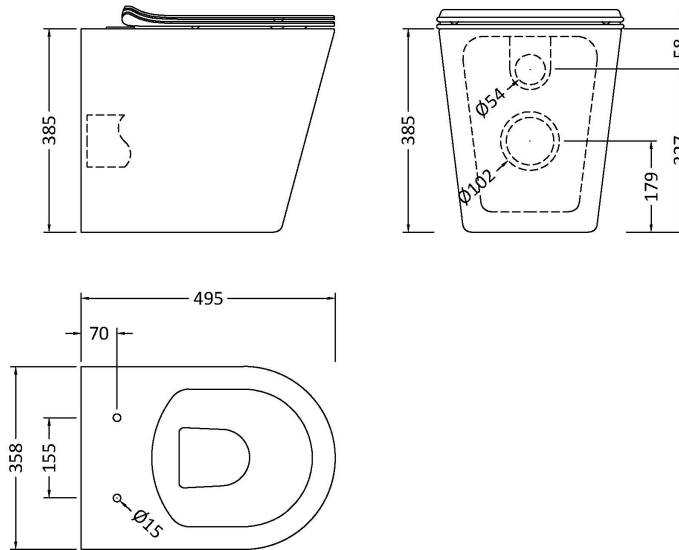

Sales Code: NCG606

Description: Round Rimless Btw Pan & Sc Seat (Pp)

Product Dimensions

Height (mm):	385
Width (mm):	358
Depth (mm):	495
Nett Weight (kg):	21

Packaging Dimensions

Height (mm):	420
Width (mm):	430
Depth (mm):	520
Gross Weight (kg):	24

Packaging Data

Box Colour:	Brown Cardboard Box - Printed
Box Qty:	1
Label Size:	100 x 50
Label Colour:	Not Applicable
Label Qty:	2

Outer Box Dimensions (If Applicable)

Height (mm):	
Width (mm):	
Depth (mm):	
Gross Weight (kg):	
Barcode:	5056678449844

Product Details

Country of Origin:	China
Fitting Instruction:	No
Certification: CE & UKCA:	WRAS: N/A WRAS No: N/A
Product Material:	Vitreous China
Fixing Supplied:	No

Pans/Bidets: Trap Style: P Trap Includes Seat: Yes

Basins: Tap Hole: Not Applicable Chain Stay Hole: Not Applicable
Template: Not Applicable Waste Type Req: Not Applicable
Overflow Inc: Not Applicable Overflow Cover: Not Applicable
Inner Bowl Depth (mm): N/A