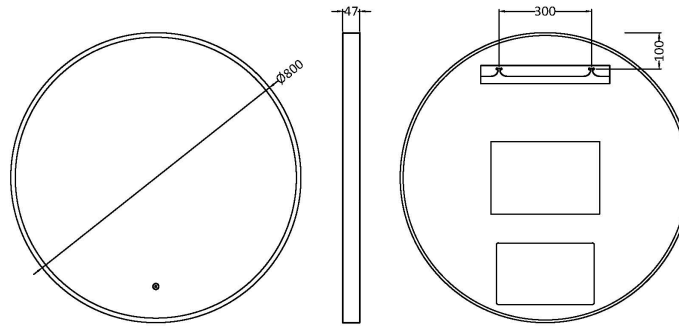

Sales Code: LQ753

Description: Led Mirror 800mm Diameter

Product Dimensions

Height (mm):	800
Width (mm):	800
Depth (mm):	47
Nett Weight (kg):	6.5

Packaging Dimensions

Height (mm):	105
Width (mm):	900
Depth (mm):	900
Gross Weight (kg):	7

Packaging Data

Box Colour:	Brown Cardboard Box - Printed
Box Qty:	1
Label Size:	x
Label Colour:	
Label Qty:	

Outer Box Dimensions (If Applicable)

Height (mm):	
Width (mm):	
Depth (mm):	
Gross Weight (kg):	
Barcode:	5056678477878

Product Details

Country of Origin:	China
Fitting Instruction:	No
Certification: CE & UKCA:	FSC: No WEEE: Yes RoHS: Yes
EMC: Yes	LYD: Yes ECOMP: ECIRC:
Product Material:	Aluminium
Colour/Finish:	Stainless Steel
No of Shelves:	0
Fixings Included:	Yes
Light Power Source:	Mains Supply
No of Lights:	2
Bulb Type:	Led 6000K
Voltage:	12
Operation Method:	Touch Sensor
Bulb Watt:	21
Product Features:	Demister
Illuminated:	Yes