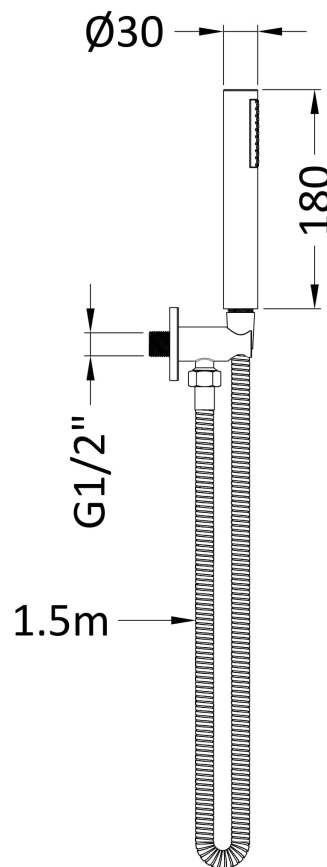

Sales Code: A15263

Description: Round Outlet Elbow C/W Parking Bkt & Kit

Product Dimensions

Length (mm):	
Width (mm):	30
Height (mm):	1230
Depth (mm):	
Nett Weight (kg):	0.62

Packaging Dimensions

Length (mm):	275
Width (mm):	200
Height (mm):	140
Gross Weight (kg):	0.62

Packaging Data

Box Colour:	White Cardboard Box
Box Qty:	1
Label Size:	100 x 50
Label Colour:	White Label
Label Qty:	2

Outer Box Dimensions (If Applicable)

Length (mm):	
Width (mm):	320
Height (mm):	410
Depth (mm):	440
Gross Weight (kg):	
Barcode:	5056678476956

Product Details

Country of Origin:	China
Fitting Instruction:	No
Product Material:	Brass/ABS
Mount Type:	Surface, Wall
Outlet Elbow Supplied:	Yes
Easy Clean:	Not Applicable
Head Included:	No
Handset Included:	Yes
Body Jets Included:	Not Applicable
No of Body Jets:	Not Applicable
Operating Pressure (bar):	
Valve/Cartridge Type:	Not Applicable
Flow Rates (L/min):	0.1 bar: N/A 0.5 bar: N/A 1 bar: N/A 2 bar: N/A 3 bar: N/A
TMV2 Approved:	No Approval No: N/A
TMV3 Approved:	No Approval No: N/A
WRAS Approved:	No Approval No: N/A
Head Function:	Not Applicable
Handset Function:	Single Setting
Body Jet Info:	Not Applicable
Pipe Size:	Not Applicable
Pipe Centres:	N/A
Colour/Finish:	Brushed Bronze
Hose Included:	Yes
No. of Outlets:	N/A