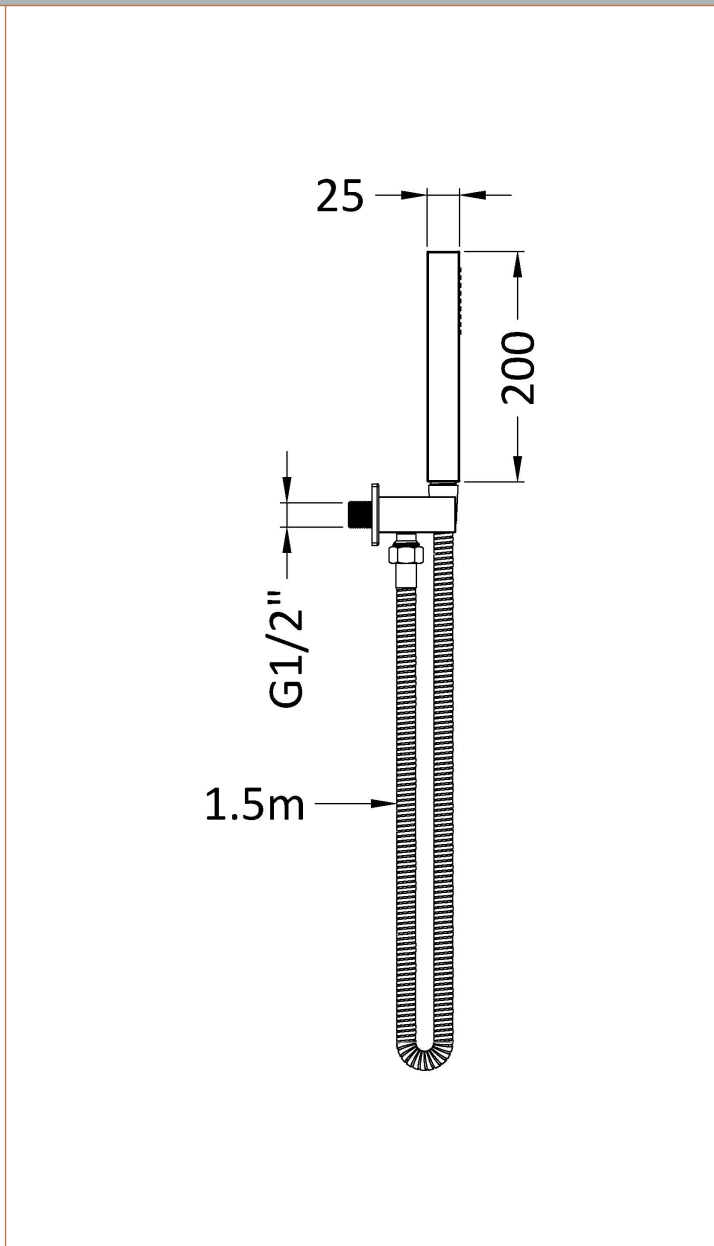

Sales Code: A15264

Description: Sq Outlet Elbow C/W Parking Bkt & Kit

**Product Dimensions**

Length (mm):	
Width (mm):	25
Height (mm):	1700
Depth (mm):	55
Nett Weight (kg):	0.68

**Packaging Dimensions**

Length (mm):	275
Width (mm):	185
Height (mm):	130
Gross Weight (kg):	0.68

**Packaging Data**

Box Colour:	White Cardboard Box
Box Qty:	1
Label Size:	100 x 50
Label Colour:	White Label
Label Qty:	2

**Outer Box Dimensions (If Applicable)**

Length (mm):	
Width (mm):	320
Height (mm):	410
Depth (mm):	440
Gross Weight (kg):	
Barcode:	5056678476963

**Product Details**

Country of Origin:	China
Fitting Instruction:	No
Product Material:	Brass/ABS
Mount Type:	Surface, Wall
Outlet Elbow Supplied:	Yes
Easy Clean:	Not Applicable
Head Included:	No
Handset Included:	Yes
Body Jets Included:	Not Applicable
No of Body Jets:	Not Applicable
Operating Pressure (bar):	
Valve/Cartridge Type:	Not Applicable
Flow Rates (L/min):	0.1 bar: N/A 0.5 bar: N/A 1 bar: N/A 2 bar: N/A 3 bar: N/A
TMV2 Approved:	No Approval No: N/A
TMV3 Approved:	No Approval No: N/A
WRAS Approved:	No Approval No: N/A
Head Function:	Not Applicable
Handset Function:	Single Setting
Body Jet Info:	Not Applicable
Pipe Size:	Not Applicable
Pipe Centres:	N/A
Colour/Finish:	Brushed Bronze
Hose Included:	Yes
No. of Outlets:	N/A