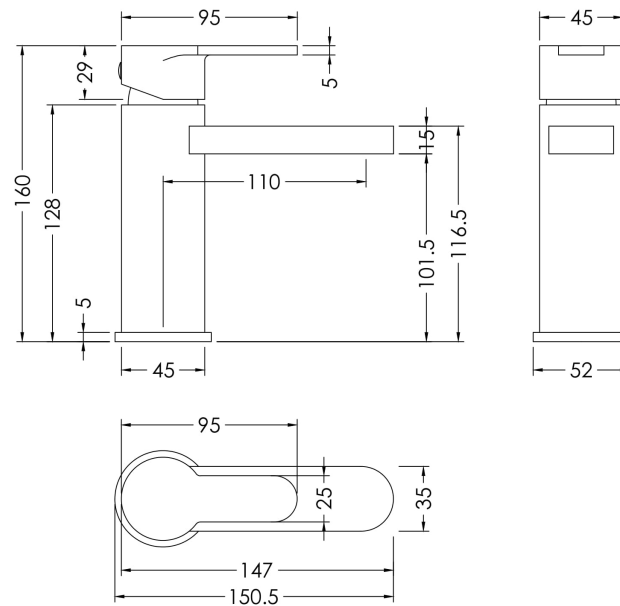

**Sales Code:** ARV1505

**Description:** Arvan Mono Basin Mixer (P/B Waste)

**Product Dimensions**

Height (mm):	160
Width (mm):	52
Depth (mm):	147
Length (mm):	
Nett Weight (kg):	1.75

**Packaging Dimensions**

Height (mm):	95
Width (mm):	225
Depth (mm):	275
Gross Weight (kg):	1.75

**Packaging Data**

Box Colour:	White Cardboard Box
Box Qty:	1
Label Size:	100 x 50
Label Colour:	White Label
Label Qty:	1

**Outer Box Dimensions (If Applicable)**

Height (mm):	500
Width (mm):	500
Depth (mm):	300
Length (mm):	

Gross Weight (kg):	
Barcode:	5056678476598

**Product Details**

Country of Origin:	China
Fitting Instruction:	No
Product Material:	Brass
Control Type:	Manual
Waste Included:	Waste Included
Waste Type:	Push Button
WRAS Approval: Yes	Approval No: 2204060
Valve/Cartridge Type:	Single Lever Cartridge
Colour/Finish:	Brushed Bronze
Mount Type:	Deck
Operating Pressure (bar):	0.2
Flow Rates: (Litres Per Min)	0.1 bar: 2.8 0.5 bar: 8 1 bar: 11.6 2 bar: 16.7 3 bar: 20.7
Pipe Size:	1/2"
Pipe Centres:	N/A