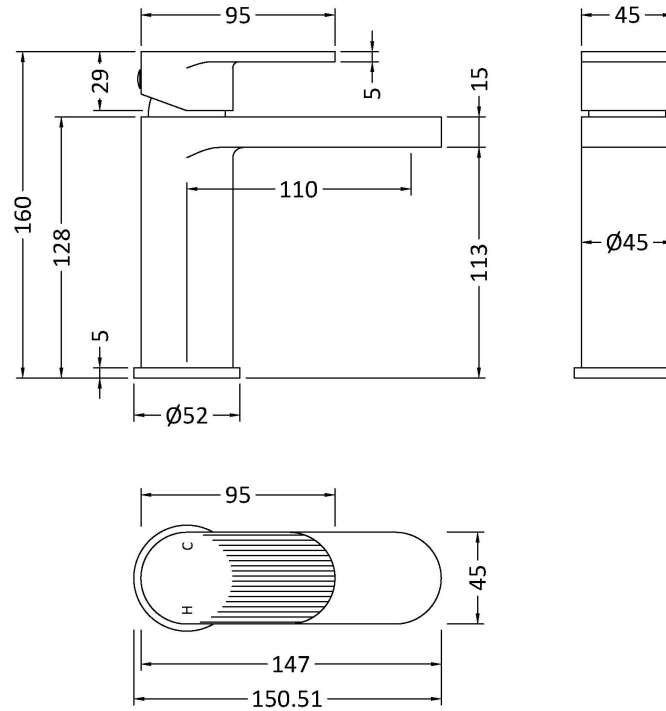

### Product Dimensions

Height (mm):	160
Width (mm):	52
Depth (mm):	150
Length (mm):	
Nett Weight (kg):	1.86

### Packaging Dimensions

Height (mm):	95
Width (mm):	240
Depth (mm):	285
Gross Weight (kg):	1.86

### Packaging Data

Box Colour:	White Cardboard Box
Box Qty:	1
Label Size:	100 x 50
Label Colour:	White Label
Label Qty:	1

### Outer Box Dimensions (If Applicable)

Height (mm):	500
Width (mm):	500
Depth (mm):	300
Length (mm):	
Gross Weight (kg):	
Barcode:	5056678478592