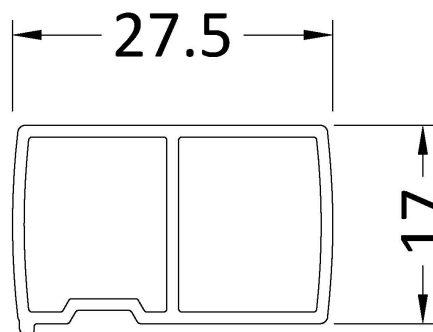

Sales Code: PEKSQ190BB

Description: 1900mm Profile Extension Kit

1900mm LENGTH

**Product Dimensions**

Height (mm):	1900
Width (mm):	17
Depth (mm):	27
Nett Weight (kg):	2.5

**Packaging Dimensions**

Height (mm):	1960
Width (mm):	60
Length (mm):	60
Gross Weight (kg):	2.5

**Packaging Data**

Box Colour:	Brown Cardboard Box - Printed
Box Qty:	1
Label Size:	100 x 50
Label Colour:	White Label
Label Qty:	1

**Outer Box Dimensions (If Applicable)**

Height (mm):	
Width (mm):	
Depth (mm):	
Length (mm):	
Gross Weight (kg):	
Barcode:	5056678457344

**Product Details**

Country of Origin:	China
Fitting Instruction:	No
CE & UKCA:	N/A
Profile Material:	Aluminium
Profile Finish:	Brushed Brass
Adjustments (mm):	N/A
Entry Width (mm):	N/A
Swing In Dim (mm):	N/A
Swing Out Dim (mm):	N/A
Radius (mm):	Not Applicable
Glass Thickness (mm):	
Easy Fit:	No
Easy Clean:	No
Handle Style:	Not Applicable
Handle Material:	Not Applicable
Enclosure Design:	Not Applicable
Wheel Type:	Not Applicable
Support Bar Included:	Support Bar Not Included
Extras:	None