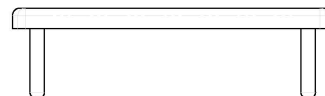

Sales Code: PEKSQ190BB

Description: 1900mm Profile Extension Kit

1900mm LENGTH

**Product Dimensions**

Height (mm):	1900
Width (mm):	17
Depth (mm):	27
Nett Weight (kg):	2.5

**Packaging Dimensions**

Height (mm):	1960
Width (mm):	60
Length (mm):	60
Gross Weight (kg):	2.5

**Packaging Data**

Box Colour:	Brown Cardboard Box - Printed
Box Qty:	1
Label Size:	100 x 50
Label Colour:	White Label
Label Qty:	1

**Outer Box Dimensions (If Applicable)**

Height (mm):	
Width (mm):	
Depth (mm):	
Length (mm):	
Gross Weight (kg):	
Barcode:	5056678457344

**Product Details**

Country of Origin:	China
Fitting Instruction:	No
CE & UKCA:	N/A
Profile Material:	Aluminium
Profile Finish:	Brushed Brass
Adjustments (mm):	N/A
Entry Width (mm):	N/A
Swing In Dim (mm):	N/A
Swing Out Dim (mm):	N/A
Radius (mm):	Not Applicable
Glass Thickness (mm):	
Easy Fit:	No
Easy Clean:	No
Handle Style:	Not Applicable
Handle Material:	Not Applicable
Enclosure Design:	Not Applicable
Wheel Type:	Not Applicable
Support Bar Included:	Support Bar Not Included
Extras:	None