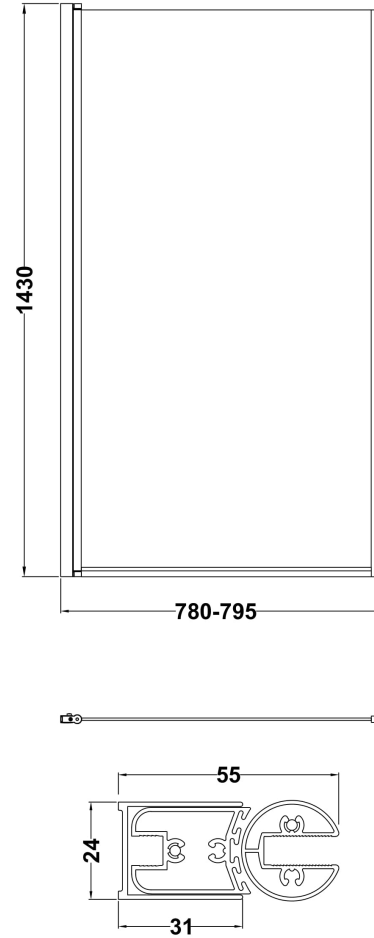

Sales Code: NSBS78

Description: Sq Shower Screen, Fixed Return (6)

Product Dimensions

Height (mm):	1430
Width (mm):	795
Depth (mm):	24
Nett Weight (kg):	18.7

Packaging Dimensions

Height (mm):	55
Width (mm):	840
Length (mm):	1460
Gross Weight (kg):	18.7

Packaging Data

Box Colour:	Brown Cardboard Box - Printed
Box Qty:	
Label Size:	x
Label Colour:	Not Applicable
Label Qty:	

Outer Box Dimensions (If Applicable)

Height (mm):	
Width (mm):	
Depth (mm):	
Length (mm):	
Gross Weight (kg):	
Barcode:	5056678459751

Product Details

Country of Origin:	China
Fitting Instruction:	No
CE & UKCA:	Yes
Profile Material:	Aluminium
Profile Finish:	Brushed Brass
Adjustments (mm):	780mm - 795mm
Entry Width (mm):	
Swing In Dim (mm):	777mm
Swing Out Dim (mm):	777mm
Radius (mm):	Not Applicable
Glass Thickness (mm):	6
Easy Fit:	Not Applicable
Easy Clean:	No
Handle Style:	Not Applicable
Handle Material:	Not Applicable
Enclosure Design:	Not Applicable
Wheel Type:	Not Applicable
Support Bar Included:	Support Bar Not Included
Extras:	None