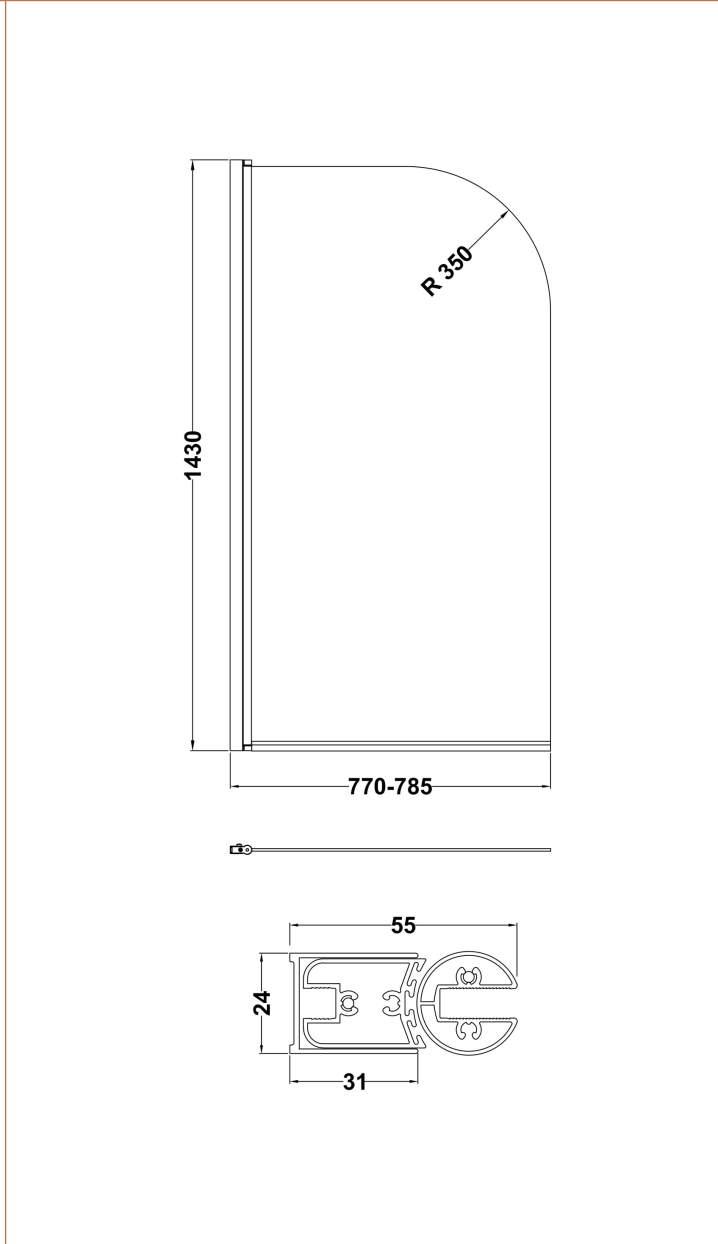

Sales Code: NSS17

Description: Round Bath Screen (6)

Product Dimensions

Height (mm):	1430
Width (mm):	790
Depth (mm):	55
Nett Weight (kg):	17

Packaging Dimensions

Height (mm):	50
Width (mm):	800
Length (mm):	1440
Gross Weight (kg):	17.4

Packaging Data

Box Colour:	Brown Cardboard Box - Printed
Box Qty:	1
Label Size:	x
Label Colour:	Not Applicable
Label Qty:	0

Outer Box Dimensions (If Applicable)

Height (mm):	
Width (mm):	
Depth (mm):	
Length (mm):	
Gross Weight (kg):	
Barcode:	5056678433966

Product Details

Country of Origin:	China
Fitting Instruction:	No
CE & UKCA:	Yes
Profile Material:	Aluminium
Profile Finish:	Brushed Pewter
Adjustments (mm):	770mm-790mm
Entry Width (mm):	N/A
Swing In Dim (mm):	700mm
Swing Out Dim (mm):	700mm
Radius (mm):	Not Applicable
Glass Thickness (mm):	6
Easy Fit:	No
Easy Clean:	No
Handle Style:	Not Applicable
Handle Material:	Not Applicable
Enclosure Design:	Frameless
Wheel Type:	Not Applicable
Support Bar Included:	Support Bar Not Included
Extras:	None