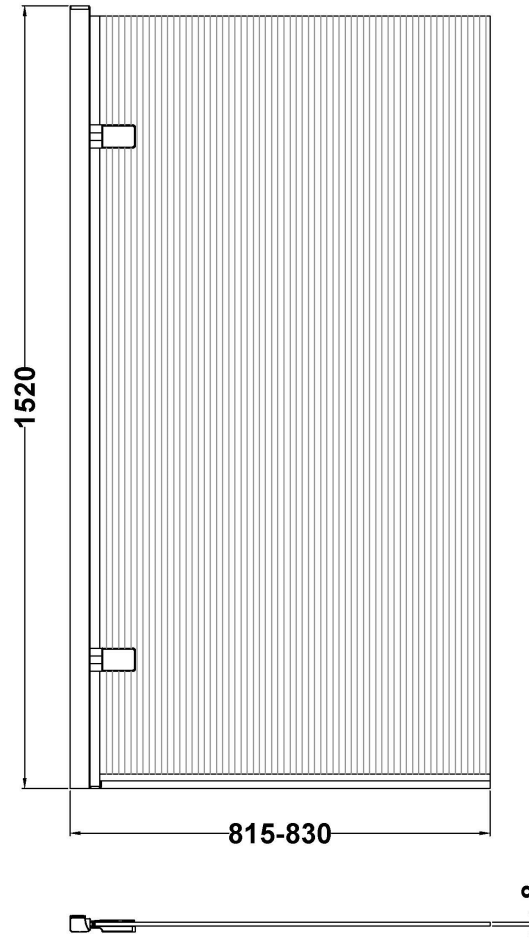

Sales Code: NSSQ7FLBB

Description: Square Hinged Bath Screen Fluted (8)

Product Dimensions

| | |
|-------------------|------|
| Height (mm): | 1520 |
| Width (mm): | 830 |
| Depth (mm): | 24 |
| Nett Weight (kg): | 22.1 |

Packaging Dimensions

| | |
|--------------------|------|
| Height (mm): | 50 |
| Width (mm): | 835 |
| Length (mm): | 1560 |
| Gross Weight (kg): | 22.6 |

Packaging Data

| | |
|---------------|-------------------------------|
| Box Colour: | Brown Cardboard Box - Printed |
| Box Qty: | 1 |
| Label Size: | x |
| Label Colour: | Not Applicable |
| Label Qty: | 0 |

Outer Box Dimensions (If Applicable)

| | |
|--------------------|---------------|
| Height (mm): | |
| Width (mm): | |
| Depth (mm): | |
| Length (mm): | |
| Gross Weight (kg): | |
| Barcode: | 5056678476901 |

Product Details

| | |
|-----------------------|--------------------------|
| Country of Origin: | China |
| Fitting Instruction: | No |
| CE & UKCA: | Yes |
| Profile Material: | Aluminium |
| Profile Finish: | Brushed Brass |
| Adjustments (mm): | 815- 830mm |
| Entry Width (mm): | |
| Swing In Dim (mm): | |
| Swing Out Dim (mm): | |
| Radius (mm): | Not Applicable |
| Glass Thickness (mm): | 8 |
| Easy Fit: | No |
| Easy Clean: | No |
| Handle Style: | Not Applicable |
| Handle Material: | Not Applicable |
| Enclosure Design: | Fluted |
| Wheel Type: | Not Applicable |
| Support Bar Included: | Support Bar Not Included |
| Extras: | None |