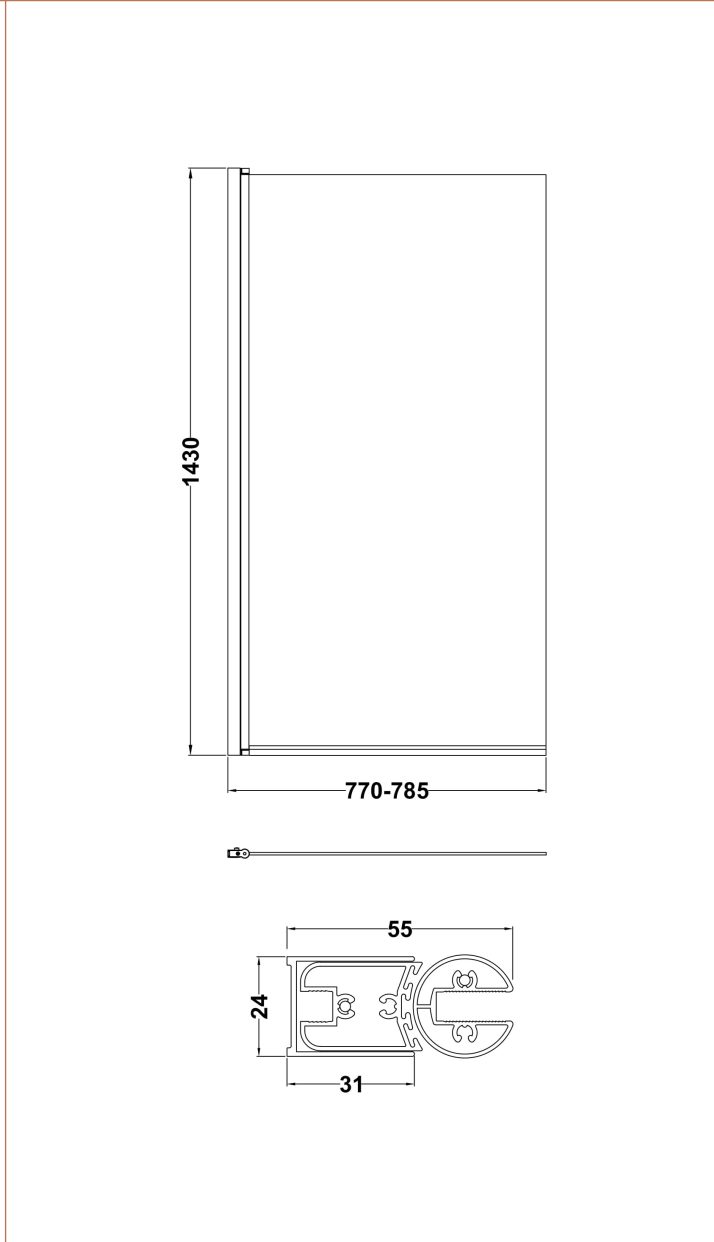

Sales Code: NSSQGM

Description: Square Bath Screen (6)

Product Dimensions

Height (mm):	1430
Width (mm):	790
Depth (mm):	55
Nett Weight (kg):	17

Packaging Dimensions

Height (mm):	50
Width (mm):	800
Length (mm):	1440
Gross Weight (kg):	17.4

Packaging Data

Box Colour:	Brown Cardboard Box - Printed
Box Qty:	1
Label Size:	x
Label Colour:	Not Applicable
Label Qty:	0

Outer Box Dimensions (If Applicable)

Height (mm):	
Width (mm):	
Depth (mm):	
Length (mm):	
Gross Weight (kg):	
Barcode:	5056678435090

Product Details

Country of Origin:	China
Fitting Instruction:	No
CE & UKCA:	Yes
Profile Material:	Aluminium
Profile Finish:	Brushed Pewter
Adjustments (mm):	775mm-790mm
Entry Width (mm):	
Swing In Dim (mm):	700 mm
Swing Out Dim (mm):	700 mm
Radius (mm):	Not Applicable
Glass Thickness (mm):	6
Easy Fit:	No
Easy Clean:	No
Handle Style:	Not Applicable
Handle Material:	Not Applicable
Enclosure Design:	Frameless
Wheel Type:	Not Applicable
Support Bar Included:	Support Bar Not Included
Extras:	None