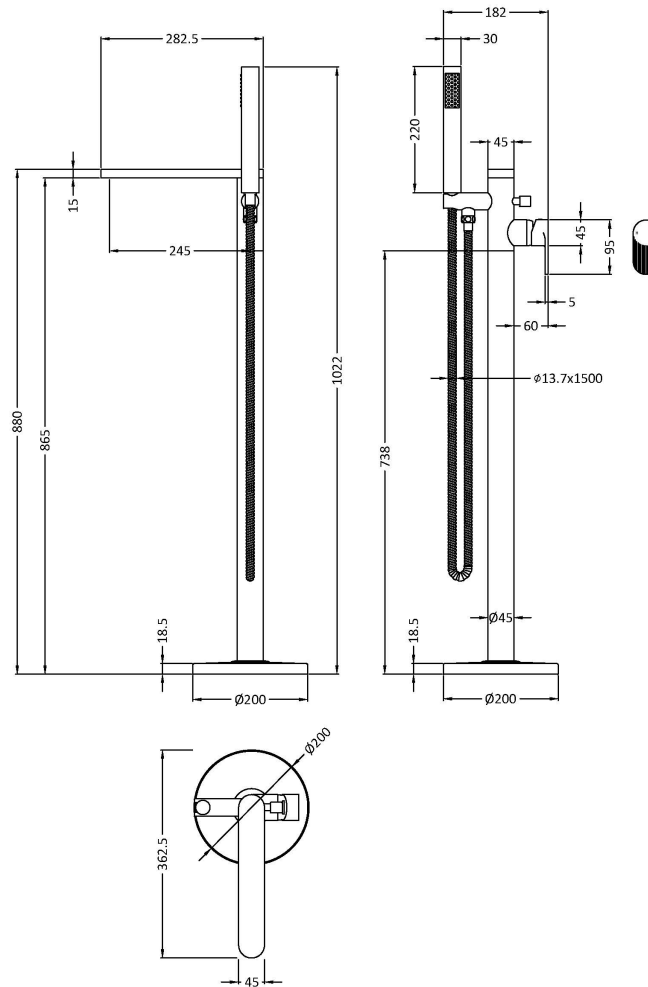

Sales Code: BIN321F

Description: Freestanding Bath Shower Mixer With Kit

Product Dimensions

Height (mm):	880
Width (mm):	200
Depth (mm):	282
Length (mm):	
Nett Weight (kg):	6.17

Packaging Dimensions

Height (mm):	250
Width (mm):	400
Depth (mm):	980
Gross Weight (kg):	6.17

Packaging Data

Box Colour:	White Cardboard Box
Box Qty:	1
Label Size:	100 x 50
Label Colour:	White Label
Label Qty:	1

Outer Box Dimensions (If Applicable)

Height (mm):	500
Width (mm):	500
Depth (mm):	300
Length (mm):	
Gross Weight (kg):	
Barcode:	5056678478691

Product Details

Country of Origin:	China
Fitting Instruction:	No
Product Material:	Brass
Control Type:	Manual
Waste Included:	Waste Included
Waste Type:	Push Button
WRAS Approval: No	Approval No: N/A
Valve/Cartridge Type:	Single Lever Cartridge
Colour/Finish:	Chrome
Mount Type:	Deck
Operating Pressure (bar):	0.2

Flow Rates: (Litres Per Min)	0.1 bar: 2.9	0.5 bar: 7.7	1 bar: 11.2	2 bar: 16.1	3 bar: 20
Pipe Size:	1/2"				
Pipe Centres:	N/A				