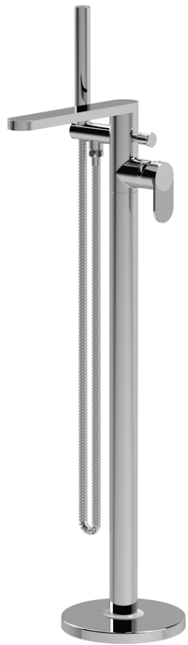

Sales Code: BIN321F

Description: Freestanding Bath Shower Mixer With Kit

Product Dimensions

Height (mm):	880
Width (mm):	200
Depth (mm):	282
Length (mm):	
Nett Weight (kg):	6.17

Packaging Dimensions

Height (mm):	250
Width (mm):	400
Depth (mm):	980
Gross Weight (kg):	6.17

Packaging Data

Box Colour:	White Cardboard Box
Box Qty:	1
Label Size:	100 x 50
Label Colour:	White Label
Label Qty:	1

Outer Box Dimensions (If Applicable)

Height (mm):	500
Width (mm):	500
Depth (mm):	300
Length (mm):	
Gross Weight (kg):	
Barcode:	5056678478691

Product Details

Country of Origin:	China
Fitting Instruction:	No
Product Material:	Brass
Control Type:	Manual
Waste Included:	Waste Included
Waste Type:	Push Button
WRAS Approval: No	Approval No: N/A
Valve/Cartridge Type:	Single Lever Cartridge
Colour/Finish:	Chrome
Mount Type:	Deck
Operating Pressure (bar):	0.2

Flow Rates: (Litres Per Min)	0.1 bar: 2.9	0.5 bar: 7.7	1 bar: 11.2	2 bar: 16.1	3 bar: 20
Pipe Size:	1/2"				
Pipe Centres:	N/A				