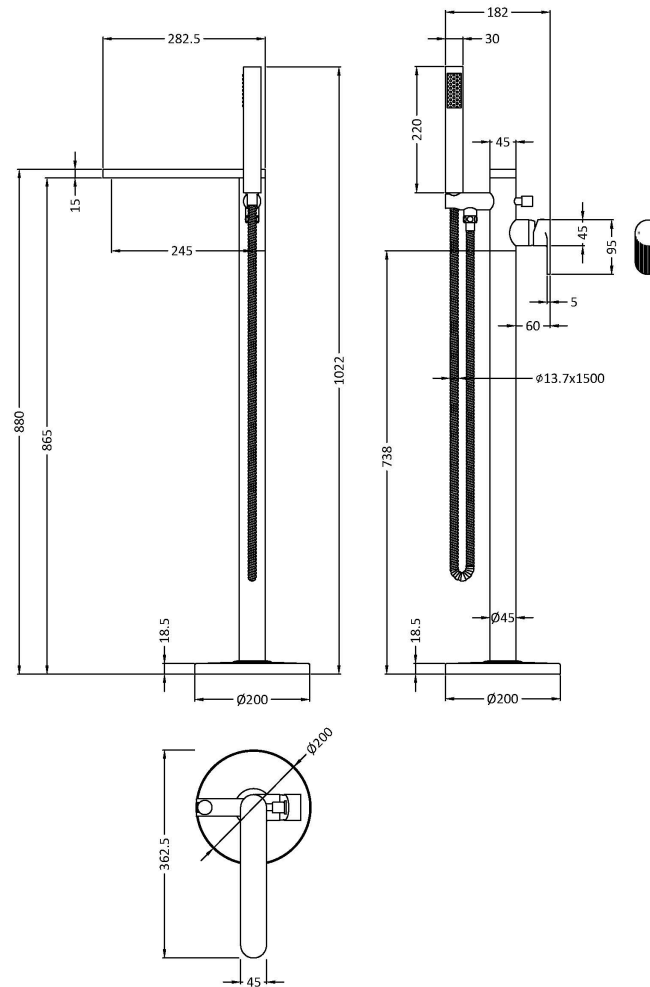

### Product Dimensions

Height (mm):	880
Width (mm):	200
Depth (mm):	282
Length (mm):	
Nett Weight (kg):	6.17

### Packaging Dimensions

Height (mm):	250
Width (mm):	400
Depth (mm):	980
Gross Weight (kg):	6.17

### Outer Box Dimensions (If Applicable)

Height (mm):	500
Width (mm):	500
Depth (mm):	300
Length (mm):	
Gross Weight (kg):	
Barcode:	5056678478738

Flow Rates: (Litres Per Min)	0.1 bar: 2.9	0.5 bar: 7.7	1 bar: 11.2	2 bar: 16.1	3 bar: 20
Pipe Size:	1/2"				
Pipe Centres:	N/A				