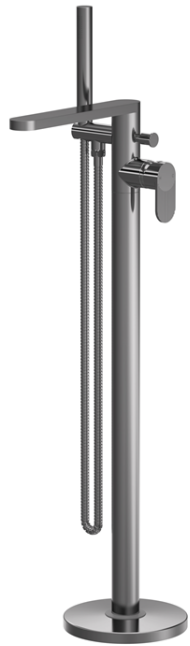

Sales Code: BIN721F

Description: Freestanding Bath Shower Mixer With Kit

### Product Dimensions

Height (mm):	880
Width (mm):	200
Depth (mm):	282
Length (mm):	
Nett Weight (kg):	6.17

### Packaging Dimensions

Height (mm):	250
Width (mm):	400
Depth (mm):	980
Gross Weight (kg):	6.17

### Product Details

Country of Origin:	China
Fitting Instruction:	No
Product Material:	Brass
Control Type:	Manual
Waste Included:	Waste Included
Waste Type:	Push Button
WRAS Approval: No	Approval No: N/A
Valve/Cartridge Type:	Single Lever Cartridge
Colour/Finish:	Chrome
Mount Type:	Deck
Operating Pressure (bar):	0.2