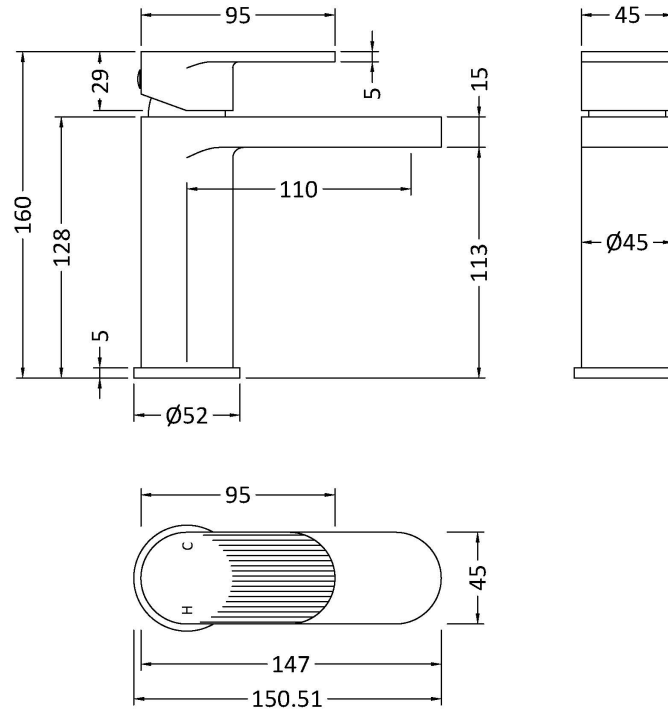

Sales Code: BIN405F

Description: Binsey Fluted Mono Basin Mixer P/B Waste

Product Dimensions

Height (mm):	160
Width (mm):	52
Depth (mm):	150
Length (mm):	
Nett Weight (kg):	1.86

Packaging Dimensions

Height (mm):	95
Width (mm):	225
Depth (mm):	275
Gross Weight (kg):	1.86

Packaging Data

Box Colour:	White Cardboard Box
Box Qty:	1
Label Size:	100 x 50
Label Colour:	White Label
Label Qty:	1

Outer Box Dimensions (If Applicable)

Height (mm):	500
Width (mm):	500
Depth (mm):	300
Length (mm):	

Gross Weight (kg):	
Barcode:	5056678478615

Product Details

Country of Origin:	China
Fitting Instruction:	No
Product Material:	Brass
Control Type:	Manual
Waste Included:	Waste Included
Waste Type:	Push Button
WRAS Approval: No	Approval No: N/A
Valve/Cartridge Type:	Single Lever Cartridge
Colour/Finish:	Chrome
Mount Type:	Deck
Operating Pressure (bar):	0.2

Flow Rates: (Litres Per Min)	0.1 bar: 2.9	0.5 bar: 7.7	1 bar: 11.2	2 bar: 16.1	3 bar: 20
Pipe Size:	1/2"				
Pipe Centres:	N/A				