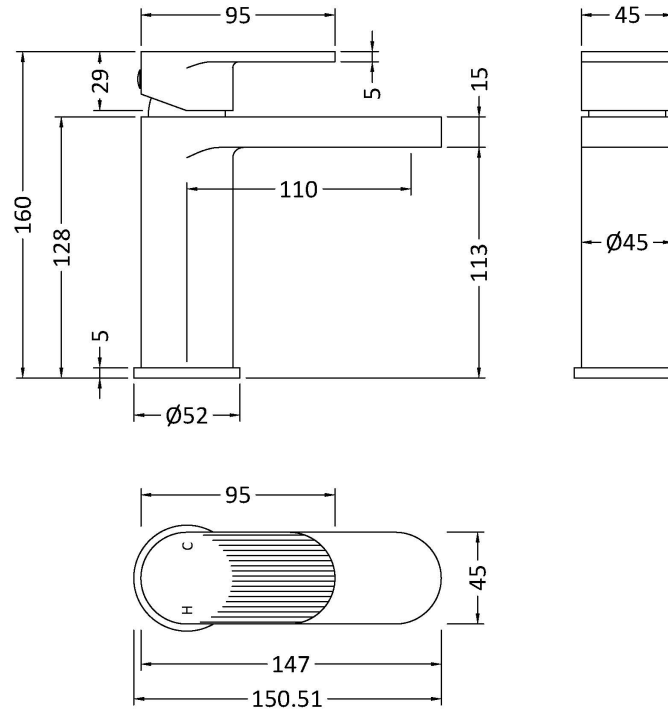

Sales Code: BIN705F

Description: Binsey Fluted Mono Basin Mixer P/B Waste

Product Dimensions

Height (mm):	160
Width (mm):	52
Depth (mm):	150
Length (mm):	
Nett Weight (kg):	1.86

Packaging Dimensions

Height (mm):	95
Width (mm):	225
Depth (mm):	275
Gross Weight (kg):	1.86

Packaging Data

Box Colour:	White Cardboard Box
Box Qty:	1
Label Size:	100 x 50
Label Colour:	White Label
Label Qty:	1

Outer Box Dimensions (If Applicable)

Height (mm):	500
Width (mm):	500
Depth (mm):	300
Length (mm):	

Gross Weight (kg):	
Barcode:	5056678478639

Product Details

Country of Origin:	China
Fitting Instruction:	No
Product Material:	Brass
Control Type:	Manual
Waste Included:	Waste Included
Waste Type:	Push Button
WRAS Approval:	No
Approval No:	N/A
Valve/Cartridge Type:	Single Lever Cartridge
Colour/Finish:	Chrome
Mount Type:	Deck
Operating Pressure (bar):	0.2

Flow Rates: (Litres Per Min)	0.1 bar: 2.9	0.5 bar: 7.7	1 bar: 11.2	2 bar: 16.1	3 bar: 20
Pipe Size:	1/2"				
Pipe Centres:	N/A				