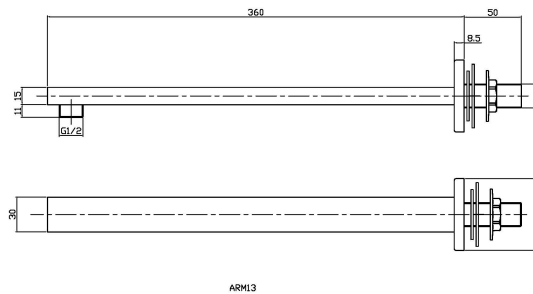

Sales Code: ARM1513

Description: Small Rectangular Shower Arm

Product Dimensions

Length (mm):	
Width (mm):	62
Height (mm):	62
Depth (mm):	410
Nett Weight (kg):	0.43

Packaging Dimensions

Length (mm):	420
Width (mm):	10
Height (mm):	40
Gross Weight (kg):	0.43

Packaging Data

Box Colour:	White Cardboard Box
Box Qty:	1
Label Size:	100 x 50
Label Colour:	White Label
Label Qty:	2

Outer Box Dimensions (If Applicable)

Length (mm):	
Width (mm):	490
Height (mm):	430
Depth (mm):	380
Gross Weight (kg):	20
Barcode:	5056678476987

Product Details

Country of Origin:	China
Fitting Instruction:	No
Product Material:	Brass
Mount Type:	Surface, Wall
Outlet Elbow Supplied:	No
Easy Clean:	Not Applicable
Head Included:	No
Handset Included:	Not Applicable
Body Jets Included:	No
No of Body Jets:	Not Applicable
Operating Pressure (bar):	
Valve/Cartridge Type:	Not Applicable
Flow Rates (L/min):	0.1 bar: N/A 0.5 bar: N/A 1 bar: N/A 2 bar: N/A 3 bar: N/A
TMV2 Approved:	No Approval No: N/A
TMV3 Approved:	No Approval No: N/A
WRAS Approved:	No Approval No: N/A
Head Function:	Not Applicable
Handset Function:	Not Applicable
Body Jet Info:	Not Applicable
Pipe Size:	Not Applicable
Pipe Centres:	N/A
Colour/Finish:	Brushed Bronze
Hose Included:	Not Applicable
No. of Outlets:	1