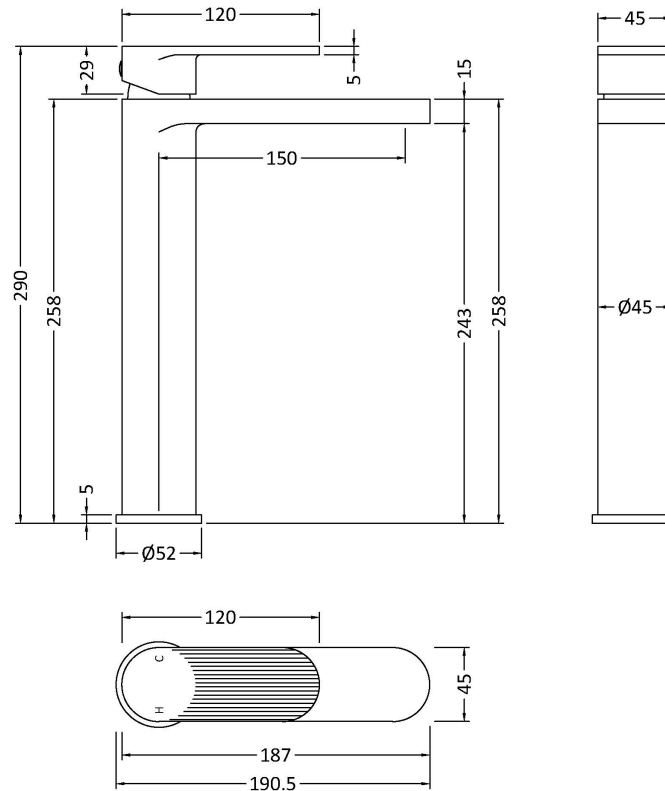

Sales Code: BIN370F

Description: Binsey High Rise Mono Basin Mixer

Product Dimensions

Height (mm):	290
Width (mm):	52
Depth (mm):	190
Length (mm):	
Nett Weight (kg):	2.28

Packaging Dimensions

Height (mm):	95
Width (mm):	265
Depth (mm):	325
Gross Weight (kg):	2.28

Packaging Data

Box Colour:	White Cardboard Box
Box Qty:	1
Label Size:	100 x 50
Label Colour:	White Label
Label Qty:	1

Outer Box Dimensions (If Applicable)

Height (mm):	500
Width (mm):	500
Depth (mm):	300
Length (mm):	
Gross Weight (kg):	
Barcode:	5056678478646

Product Details

Country of Origin:	China
Fitting Instruction:	No
Product Material:	Brass
Control Type:	Manual
Waste Included:	Waste Included
Waste Type:	Push Button
WRAS Approval:	No
Approval No:	N/A
Valve/Cartridge Type:	Single Lever Cartridge
Colour/Finish:	Chrome
Mount Type:	Deck
Operating Pressure (bar):	0.2

Flow Rates: (Litres Per Min)	0.1 bar: 2.9	0.5 bar: 7.7	1 bar: 11.2	2 bar: 16.1	3 bar: 20
Pipe Size:	1/2"				
Pipe Centres:	N/A				