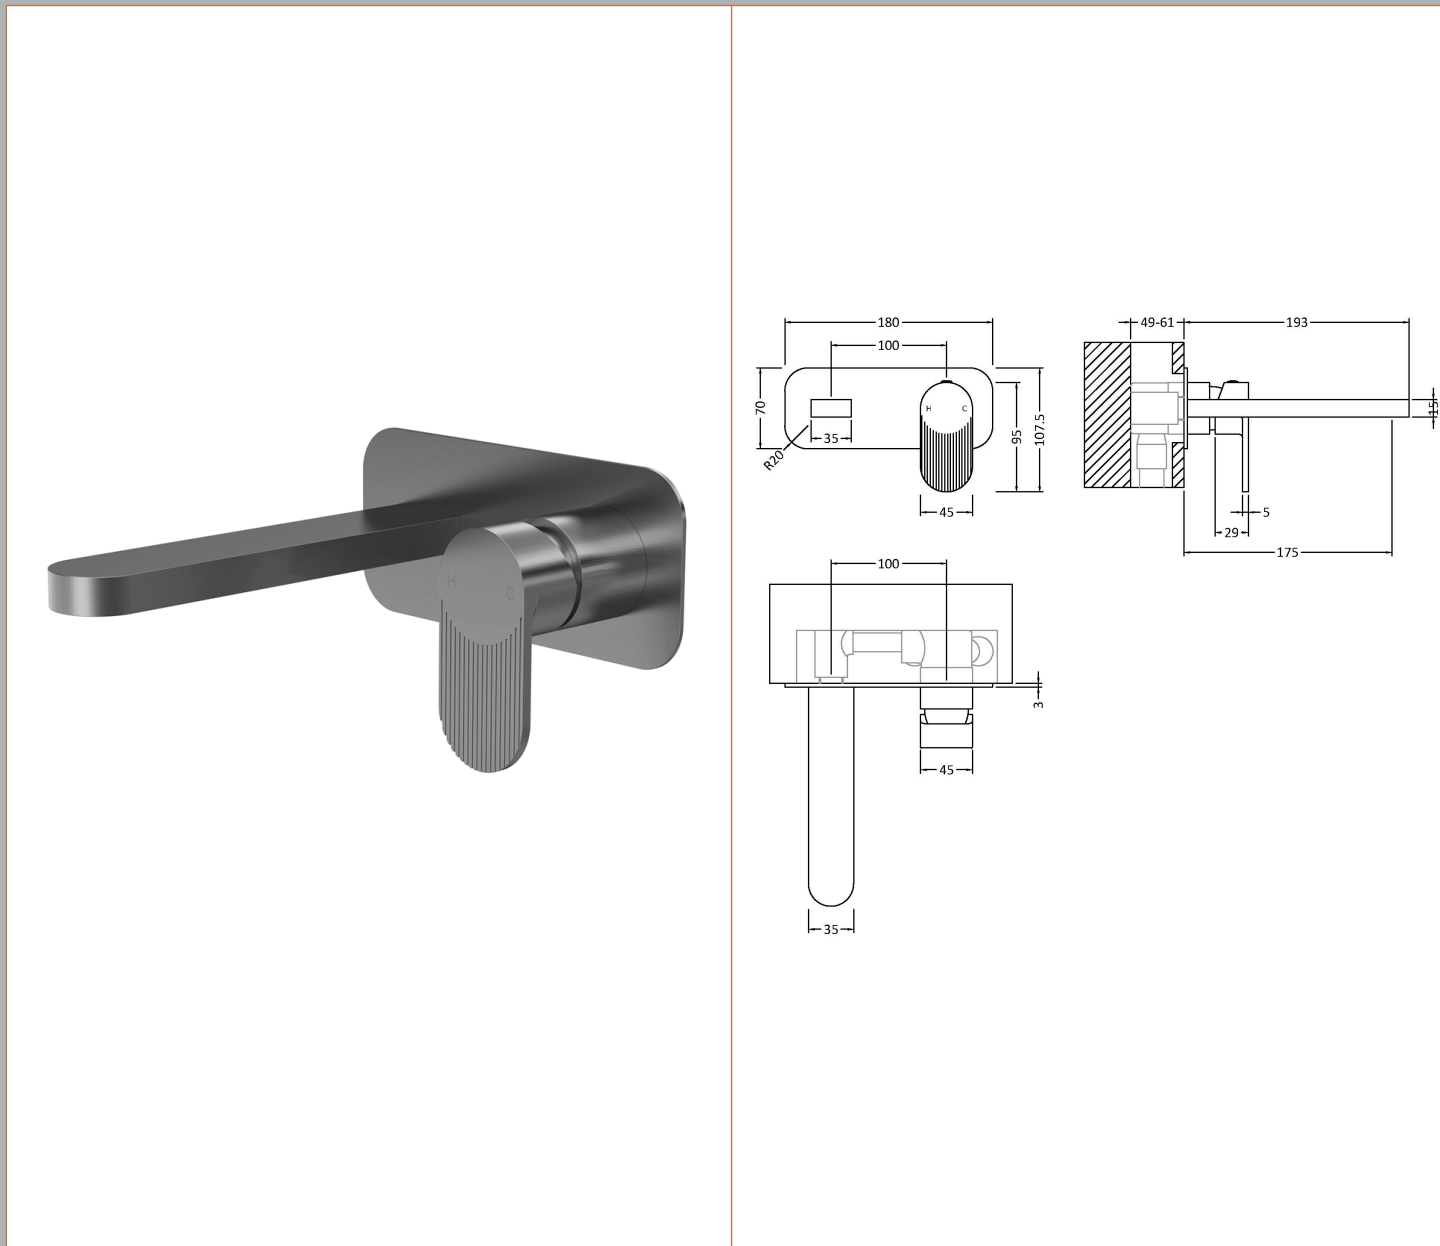

Sales Code: BIN728F

Description: 2Th Wall Mounted Basin Mixer With Plate

### Product Dimensions

Height (mm):	108
Width (mm):	180
Depth (mm):	193
Length (mm):	
Nett Weight (kg):	1.86

### Packaging Dimensions

Height (mm):	115
Width (mm):	205
Depth (mm):	250
Gross Weight (kg):	1.86

### Outer Box Dimensions (If Applicable)

Height (mm):	500
Width (mm):	500
Depth (mm):	300
Length (mm):	
Gross Weight (kg):	
Barcode:	5056678478783