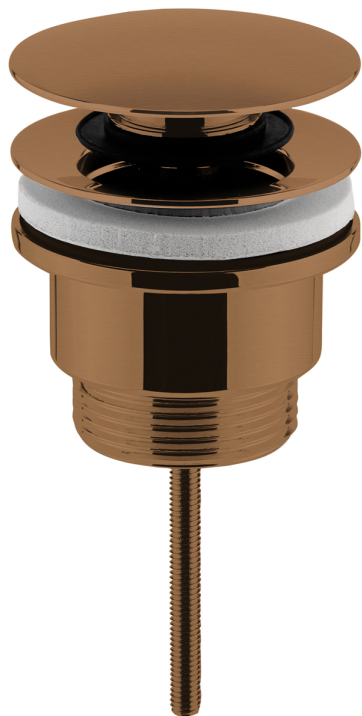

Sales Code: EK1510

Description: Universal Push Button Basin Waste

Product Dimensions

Length (mm):	
Width (mm):	63
Height (mm):	110
Depth (mm):	63
Nett Weight (kg):	0.34

Packaging Dimensions

Height (mm):	65
Width (mm):	65
Depth (mm):	105
Gross Weight (kg):	0.34

Packaging Data

Box Colour:	White Cardboard Box
Box Qty:	1
Label Size:	100 x 50
Label Colour:	White Label
Label Qty:	2

Outer Box Dimensions (If Applicable)

Height (mm):	225
Width (mm):	330
Length (mm):	
Depth (mm):	
Gross Weight (kg):	21
Barcode:	5056678477021

Product Details

Country of Origin:	China
Fitting Instruction:	No
CE & UKCA:	N/A
Product Material:	Brass
Heating Element Wattage:	Not Applicable
Colour/Finish:	Brushed Bronze
Product Diameter:	63mm
Connection Size:	11/4"