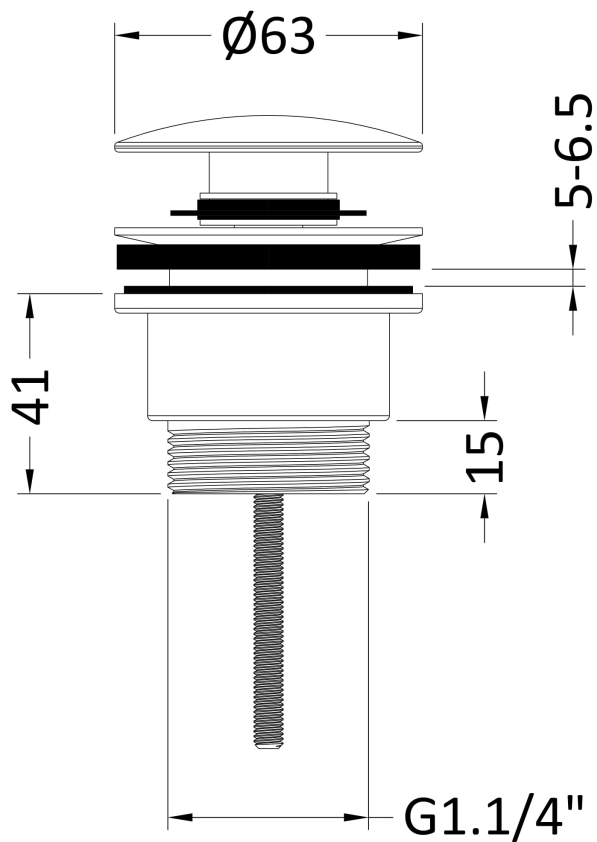

Sales Code: EK1510

Description: Universal Push Button Basin Waste

Product Dimensions

Length (mm):	
Width (mm):	63
Height (mm):	110
Depth (mm):	63
Nett Weight (kg):	0.34

Packaging Dimensions

Height (mm):	65
Width (mm):	65
Depth (mm):	105
Gross Weight (kg):	0.34

Packaging Data

Box Colour:	White Cardboard Box
Box Qty:	1
Label Size:	100 x 50
Label Colour:	White Label
Label Qty:	2

Outer Box Dimensions (If Applicable)

Height (mm):	225
Width (mm):	330
Length (mm):	
Depth (mm):	
Gross Weight (kg):	21
Barcode:	5056678477021

Product Details

Country of Origin:	China
Fitting Instruction:	No
CE & UKCA:	N/A
Product Material:	Brass
Heating Element Wattage:	Not Applicable
Colour/Finish:	Brushed Bronze
Product Diameter:	63mm
Connection Size:	11/4"