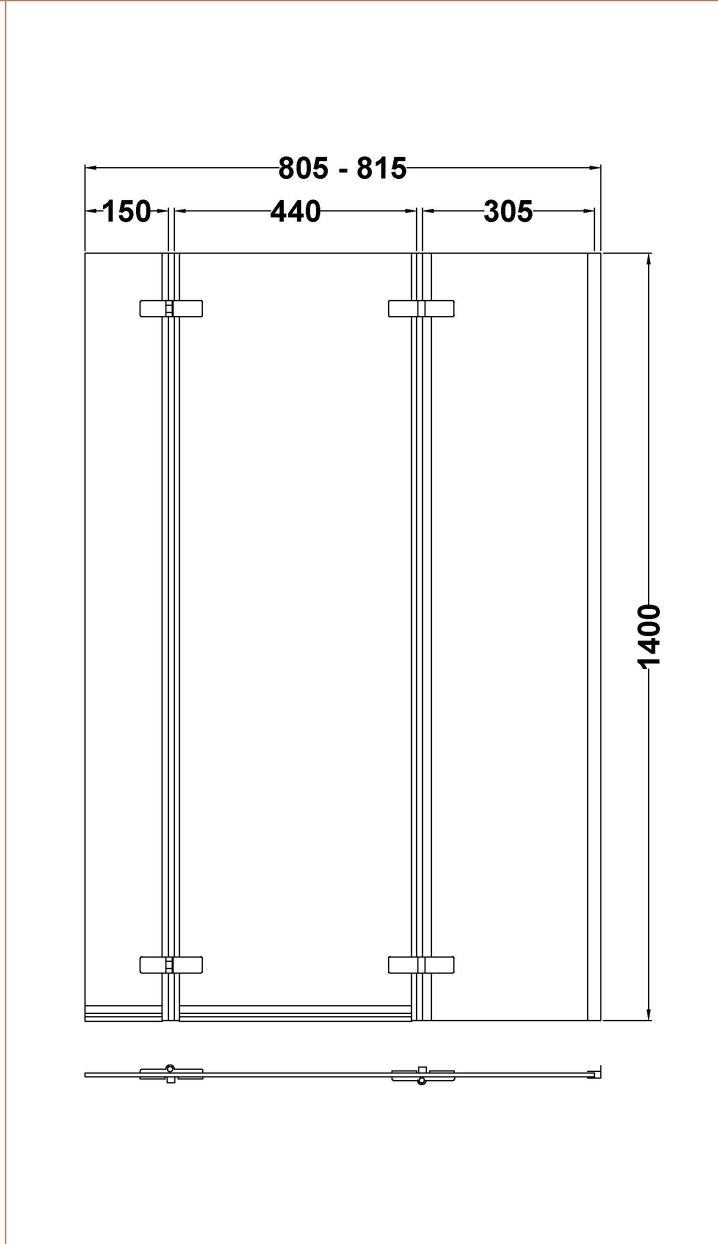

Sales Code: ERSBS0

Description: Sq Shower Ctr Hinged Screen & Return (5)

Product Dimensions

Height (mm):	1400
Width (mm):	810
Depth (mm):	38
Nett Weight (kg):	17.6

Packaging Dimensions

Height (mm):	1455
Width (mm):	50
Length (mm):	475
Gross Weight (kg):	17.6

Packaging Data

Box Colour:	Brown Cardboard Box - Printed
Box Qty:	1
Label Size:	140 x 30
Label Colour:	Not Applicable
Label Qty:	0

Outer Box Dimensions (If Applicable)

Height (mm):	
Width (mm):	
Depth (mm):	
Length (mm):	
Gross Weight (kg):	
Barcode:	5060272824747

Product Details

Country of Origin:	China
Fitting Instruction:	No
CE & UKCA:	Yes
Profile Material:	Aluminium
Profile Finish:	Chrome
Adjustments (mm):	805mm - 815mm
Entry Width (mm):	N/A
Swing In Dim (mm):	N/A
Swing Out Dim (mm):	N/A
Radius (mm):	Not Applicable
Glass Thickness (mm):	5
Easy Fit:	No
Easy Clean:	No
Handle Style:	Not Applicable
Handle Material:	Not Applicable
Enclosure Design:	Frameless
Wheel Type:	Not Applicable
Support Bar Included:	Support Bar Not Included
Extras:	None