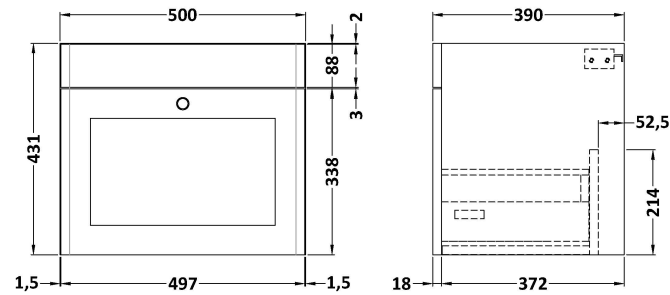

Sales Code: CLC291H

Description: 500 W/H 1-Drawer Unit & Basin 0Th

Packaging Details

Barcode: 5056678432839

Sales Code: CLA291

Description: 500 W/H 1-Drawer Unit (431X500x390)

Product Dimensions

Height (mm):	431
Width (mm):	500
Depth (mm):	390
Nett Weight (kg):	15.2

Packaging Dimensions

Height (mm):	465
Width (mm):	525
Depth (mm):	415
Gross Weight (kg):	15.7

Packaging Data

Box Colour:	Brown Cardboard Box
Box Qty:	1
Label Size:	100 x 50
Label Colour:	White Label
Label Qty:	2

Sales Code: CBM512

Description: 500 Classique Basin 0Th

Product Dimensions

Height (mm):	187
Width (mm):	531
Depth (mm):	406
Nett Weight (kg):	13.5

Packaging Dimensions

Height (mm):	430
Width (mm):	550
Depth (mm):	220
Gross Weight (kg):	13.5

Packaging Data

Box Colour:	Brown Cardboard Box - Printed
Box Qty:	1
Label Size:	100 x 50
Label Colour:	White Label
Label Qty:	2

Outer Box Dimensions (If Applicable)

Height (mm):	
Width (mm):	
Depth (mm):	
Gross Weight (kg):	
Barcode:	5056678431184