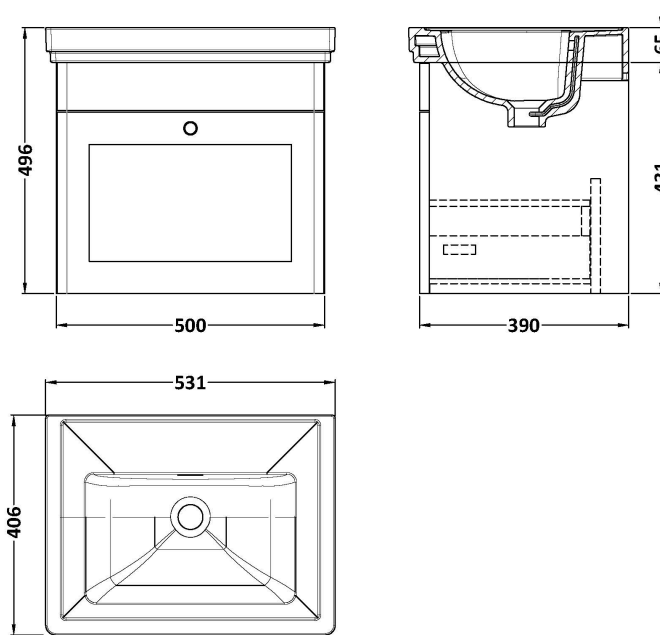

Sales Code: CLC291H

Description: 500 W/H 1-Drawer Unit & Basin 0Th

Packaging Details

Barcode: 5056678432839

Sales Code: CLA291

Description: 500 W/H 1-Drawer Unit (431X500x390)

Product Dimensions

Height (mm):	431
Width (mm):	500
Depth (mm):	390
Nett Weight (kg):	15.2

Packaging Dimensions

Height (mm):	465
Width (mm):	525
Depth (mm):	415
Gross Weight (kg):	15.7

Packaging Data

Box Colour:	Brown Cardboard Box
Box Qty:	1
Label Size:	100 x 50
Label Colour:	White Label
Label Qty:	2

Outer Box Dimensions (If Applicable)

Height (mm):	
Width (mm):	
Depth (mm):	
Gross Weight (kg):	
Barcode:	5056462643236

Product Details

Country of Origin:	China
Fitting Instruction:	No
CE & UKCA:	N/A
FSC Certified Materials:	Yes
Colour:	Satin Grey
Construction Method:	Cam & Wood Dowel
Construction Type:	Rigid
Cabinet Finish:	MFC Painted Matt
Fascia Finish:	Mdf Painted Matt
Cabinet Thickness (mm):	18
Fascia Thickness (mm):	18
Drawer Included:	Yes
Drawer Type:	80mm High Metal S/C Inc Galler
No of Shelves:	Not Applicable
Hinge Type:	Not Applicable
Hinge Included:	Not Applicable
Adjustable Legs:	No, Not Required
Fixings Included:	Yes
Handle Style:	Traditional
Waste Shroud:	Yes
Handle Included:	Yes, Supplied
Handle Type:	Knob

Sales Code: CBM512

Description: 500 Classique Basin 0Th

Product Dimensions

Height (mm):	187
Width (mm):	531
Depth (mm):	406
Nett Weight (kg):	13.5

Packaging Dimensions

Height (mm):	430
Width (mm):	550
Depth (mm):	220
Gross Weight (kg):	13.5