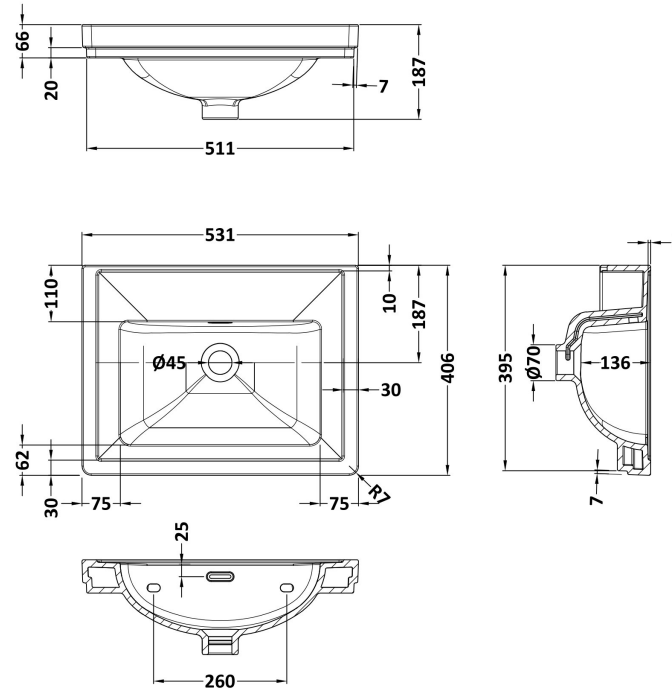

Packaging Dimensions

Height (mm):	465
Width (mm):	525
Depth (mm):	415
Gross Weight (kg):	15.7

Packaging Data

Box Colour:	Brown Cardboard Box
Box Qty:	1
Label Size:	100 x 50
Label Colour:	White Label
Label Qty:	2

Outer Box Dimensions (If Applicable)

Height (mm):	
Width (mm):	
Depth (mm):	
Gross Weight (kg):	
Barcode:	5056462643236

Product Details

Country of Origin:	China
Fitting Instruction:	No
CE & UKCA:	N/A
FSC Certified Materials:	Yes
Colour:	Satin Grey
Construction Method:	Cam & Wood Dowel
Construction Type:	Rigid
Cabinet Finish:	MFC Painted Matt
Fascia Finish:	Mdf Painted Matt
Cabinet Thickness (mm):	18
Fascia Thickness (mm):	18
Drawer Included:	Yes
Drawer Type:	80mm High Metal S/C Inc Galler
No of Shelves:	Not Applicable
Hinge Type:	Not Applicable
Hinge Included:	Not Applicable
Adjustable Legs:	No, Not Required
Fixings Included:	Yes
Handle Style:	Traditional
Waste Shroud:	Yes
Handle Included:	Yes, Supplied
Handle Type:	Knob

Sales Code: CBM512

Description: 500 Classique Basin 0Th

Product Dimensions

Height (mm):	187
Width (mm):	531
Depth (mm):	406
Nett Weight (kg):	13.5

Packaging Dimensions

Height (mm):	430
Width (mm):	550
Depth (mm):	220
Gross Weight (kg):	13.5

Packaging Data

Box Colour:	Brown Cardboard Box - Printed
Box Qty:	1
Label Size:	100 x 50
Label Colour:	White Label
Label Qty:	2

Outer Box Dimensions (If Applicable)

Height (mm):	
Width (mm):	
Depth (mm):	
Gross Weight (kg):	
Barcode:	5056678431184