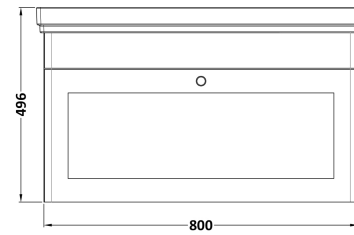

Sales Code: CLC196A

Description: 800 W/H 1-Drawer Unit & Basin 1Th

Packaging Details

Barcode: 5056462687063