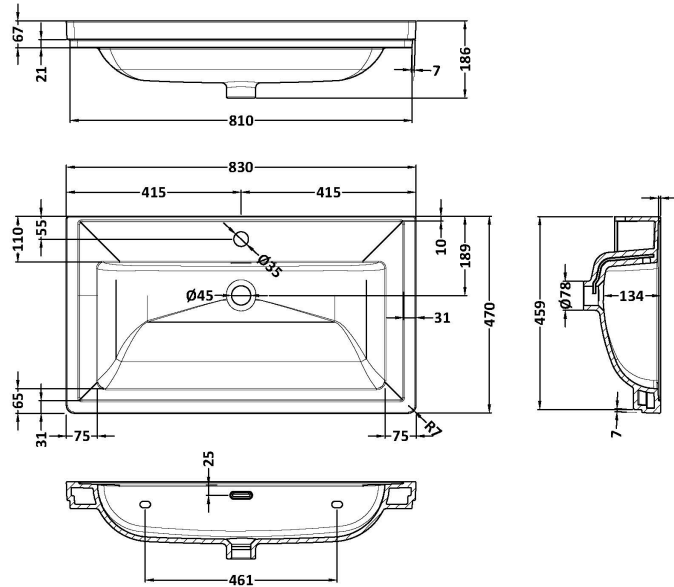

### Product Dimensions

Height (mm):	431
Width (mm):	800
Depth (mm):	453
Nett Weight (kg):	23

### Outer Box Dimensions (If Applicable)

Height (mm):	
Width (mm):	
Depth (mm):	
Gross Weight (kg):	
Barcode:	5056462643304

### Product Dimensions

Height (mm):	67
Width (mm):	830
Depth (mm):	470
Nett Weight (kg):	21.5

### Packaging Dimensions

Height (mm):	490
Width (mm):	850
Depth (mm):	220
Gross Weight (kg):	21.5