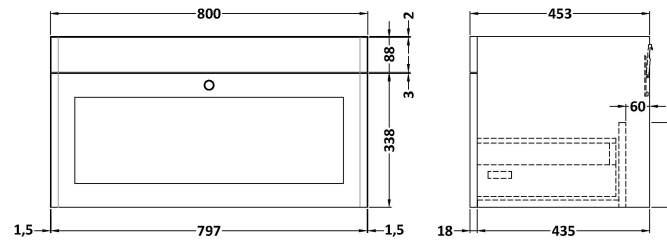

### Product Dimensions

Height (mm):	431
Width (mm):	800
Depth (mm):	453
Nett Weight (kg):	23

### Packaging Dimensions

Height (mm):	465
Width (mm):	825
Depth (mm):	480
Gross Weight (kg):	23.5

### Product Dimensions

Height (mm):	67
Width (mm):	830
Depth (mm):	470
Nett Weight (kg):	21.5

### Packaging Dimensions

Height (mm):	490
Width (mm):	850
Depth (mm):	220
Gross Weight (kg):	21.5