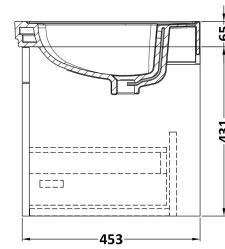

Sales Code: CLC196A

Description: 800 W/H 1-Drawer Unit & Basin 1Th

Packaging Details

Barcode: 5056462687063