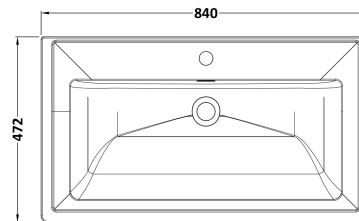

Sales Code: CLC196A

Description: 800 W/H 1-Drawer Unit & Basin 1Th

Packaging Details

Barcode: 5056462687063