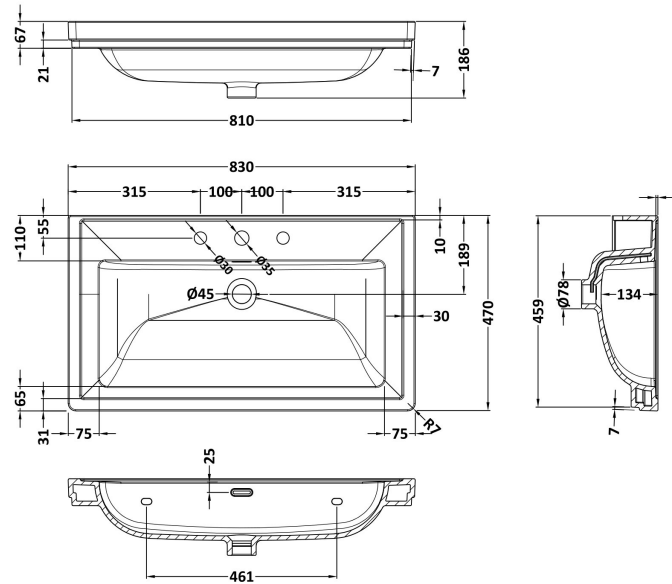

### Product Dimensions

Height (mm):	431
Width (mm):	800
Depth (mm):	453
Nett Weight (kg):	23

### Packaging Dimensions

Height (mm):	465
Width (mm):	825
Depth (mm):	480
Gross Weight (kg):	23.5

### Outer Box Dimensions (If Applicable)

Height (mm):	
Width (mm):	
Depth (mm):	
Gross Weight (kg):	
Barcode:	5056462643304

Sales Code: CBM535

Description: 800 Classique Basin 3Th

**Product Dimensions**

Height (mm):	67
Width (mm):	830
Depth (mm):	470
Nett Weight (kg):	21.5

**Packaging Dimensions**

Height (mm):	490
Width (mm):	850
Depth (mm):	220
Gross Weight (kg):	21.5