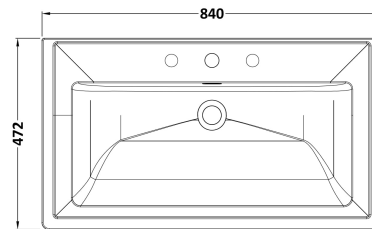

### Packaging Details

Barcode: 5056462688268

Sales Code: CLA196

Description: 800 W/H 1-Drawer Unit (431X800x453)

### Product Dimensions

Height (mm):	431
Width (mm):	800
Depth (mm):	453
Nett Weight (kg):	23

### Packaging Dimensions

Height (mm):	465
Width (mm):	825
Depth (mm):	480
Gross Weight (kg):	23.5

### Outer Box Dimensions (If Applicable)

Height (mm):	
Width (mm):	
Depth (mm):	
Gross Weight (kg):	
Barcode:	5056462643304