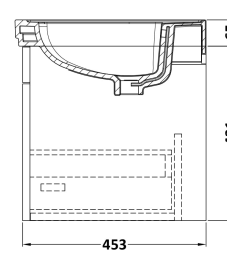

### Packaging Details

Barcode: 5056462688268

Sales Code: CLA196

Description: 800 W/H 1-Drawer Unit (431X800x453)

### Product Dimensions

Height (mm):	431
Width (mm):	800
Depth (mm):	453
Nett Weight (kg):	23

### Packaging Dimensions

Height (mm):	465
Width (mm):	825
Depth (mm):	480
Gross Weight (kg):	23.5

### Outer Box Dimensions (If Applicable)

Height (mm):	
Width (mm):	
Depth (mm):	
Gross Weight (kg):	
Barcode:	5056462643304