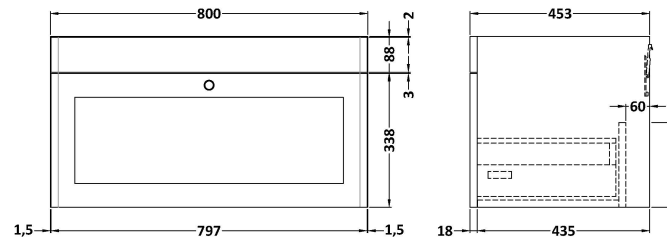

### Product Dimensions

Height (mm):	431
Width (mm):	800
Depth (mm):	453
Nett Weight (kg):	23

### Packaging Dimensions

Height (mm):	465
Width (mm):	825
Depth (mm):	480
Gross Weight (kg):	23.5

### Outer Box Dimensions (If Applicable)

Height (mm):	
Width (mm):	
Depth (mm):	
Gross Weight (kg):	
Barcode:	5056462643304

Sales Code: CBM535

Description: 800 Classique Basin 3Th

**Product Dimensions**

Height (mm):	67
Width (mm):	830
Depth (mm):	470
Nett Weight (kg):	21.5

**Packaging Dimensions**

Height (mm):	490
Width (mm):	850
Depth (mm):	220
Gross Weight (kg):	21.5