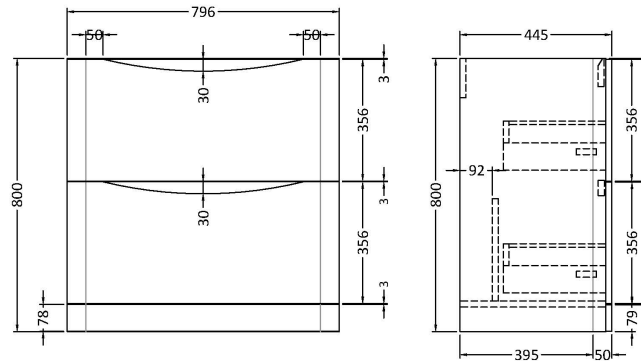

Sales Code: LUN203A

Description: 800 F/S 2-Drawer Unit & Ceramic Basin

Packaging Details

Barcode: 5056462645841

Sales Code: SML235

Description: 800 F/S 2-Drawer Unit

Product Dimensions

Height (mm):	800
Width (mm):	796
Depth (mm):	445
Nett Weight (kg):	39.5

Packaging Dimensions

Height (mm):	840
Width (mm):	840
Depth (mm):	480
Gross Weight (kg):	40

Packaging Data

Box Colour:	Brown Cardboard Box - Printed
Box Qty:	1
Label Size:	100 x 50
Label Colour:	White Label
Label Qty:	2

Outer Box Dimensions (If Applicable)

Height (mm):	
Width (mm):	
Depth (mm):	
Gross Weight (kg):	
Barcode:	5056462694573

Product Details

Country of Origin:	China
Fitting Instruction:	No
CE & UKCA:	N/A
FSC Certified Materials:	Yes
Colour:	Satin Grey
Construction Method:	Cam & Wood Dowel
Construction Type:	Rigid
Cabinet Finish:	MFC Painted Matt
Fascia Finish:	Mdf Painted Matt
Cabinet Thickness (mm):	18
Fascia Thickness (mm):	18
Drawer Included:	Yes
Drawer Type:	80mm High Metal S/C Inc Galler
No of Shelves:	0
Hinge Type:	Not Applicable
Hinge Included:	Not Applicable
Adjustable Legs:	No
Fixings Included:	Yes
Handle Style:	Contemporary
Waste Shroud:	Yes
Handle Included:	Yes
Handle Type:	Inset

Sales Code: CBM005

Description: Ceramic Basin 810X460

Product Dimensions

Height (mm):	450
Width (mm):	800
Depth (mm):	157
Nett Weight (kg):	18.12

Packaging Dimensions

Height (mm):	470
Width (mm):	840
Depth (mm):	167
Gross Weight (kg):	18.12