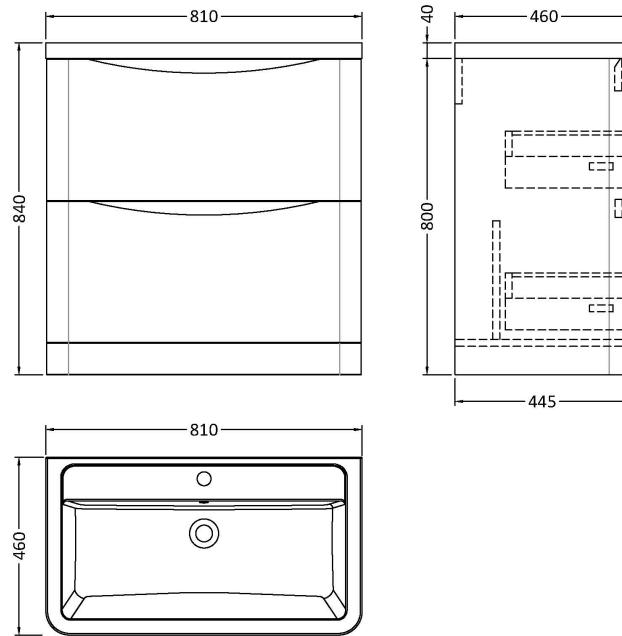

Sales Code: LUN203A

Description: 800 F/S 2-Drawer Unit & Ceramic Basin

Packaging Details

Barcode: 5056462645841

Sales Code: SML235

Description: 800 F/S 2-Drawer Unit

Product Dimensions

Height (mm):	800
Width (mm):	796
Depth (mm):	445
Nett Weight (kg):	39.5

Packaging Dimensions

Height (mm):	840
Width (mm):	840
Depth (mm):	480
Gross Weight (kg):	40

Packaging Data

Box Colour:	Brown Cardboard Box - Printed
Box Qty:	1
Label Size:	100 x 50
Label Colour:	White Label
Label Qty:	2

Outer Box Dimensions (If Applicable)

Height (mm):	
Width (mm):	
Depth (mm):	
Gross Weight (kg):	
Barcode:	5056462694573

Product Details

Country of Origin:	China
Fitting Instruction:	No
CE & UKCA:	N/A
FSC Certified Materials:	Yes
Colour:	Satin Grey
Construction Method:	Cam & Wood Dowel
Construction Type:	Rigid
Cabinet Finish:	MFC Painted Matt
Fascia Finish:	Mdf Painted Matt
Cabinet Thickness (mm):	18
Fascia Thickness (mm):	18
Drawer Included:	Yes
Drawer Type:	80mm High Metal S/C Inc Galler
No of Shelves:	0
Hinge Type:	Not Applicable
Hinge Included:	Not Applicable
Adjustable Legs:	No
Fixings Included:	Yes
Handle Style:	Contemporary
Waste Shroud:	Yes
Handle Included:	Yes
Handle Type:	Inset

Sales Code: CBM005

Description: Ceramic Basin 810X460

Product Dimensions

Height (mm):	450
Width (mm):	800
Depth (mm):	157
Nett Weight (kg):	18.12

Packaging Dimensions

Height (mm):	470
Width (mm):	840
Depth (mm):	167
Gross Weight (kg):	18.12