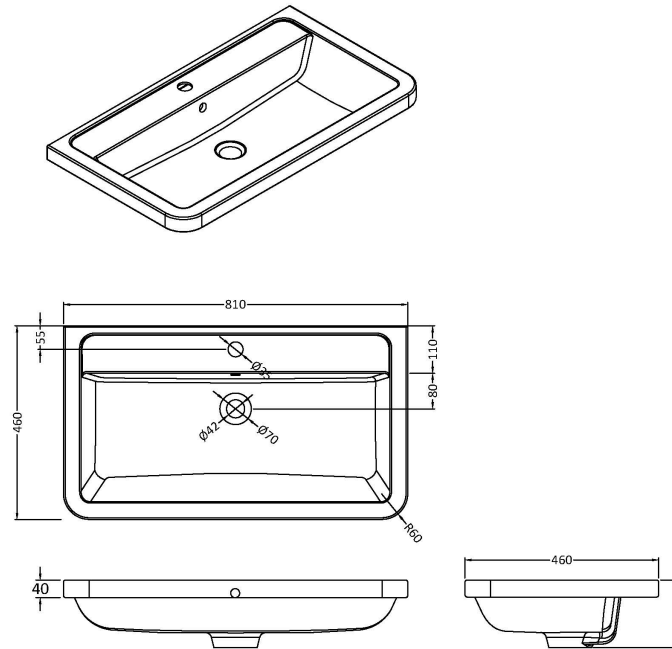

Sales Code: LUN203A

Description: 800 F/S 2-Drawer Unit & Ceramic Basin

Packaging Details

Barcode: 5056462645841

Sales Code: SML235

Description: 800 F/S 2-Drawer Unit

Product Dimensions

Height (mm):	800
Width (mm):	796
Depth (mm):	445
Nett Weight (kg):	39.5

Packaging Dimensions

Height (mm):	840
Width (mm):	840
Depth (mm):	480
Gross Weight (kg):	40

Packaging Data

Box Colour:	Brown Cardboard Box - Printed
Box Qty:	1
Label Size:	100 x 50
Label Colour:	White Label
Label Qty:	2

Outer Box Dimensions (If Applicable)

Height (mm):	
Width (mm):	
Depth (mm):	
Gross Weight (kg):	
Barcode:	5056462694573

Product Details

Country of Origin:	China
Fitting Instruction:	No
CE & UKCA:	N/A
FSC Certified Materials:	Yes
Colour:	Satin Grey
Construction Method:	Cam & Wood Dowel
Construction Type:	Rigid
Cabinet Finish:	MFC Painted Matt
Fascia Finish:	Mdf Painted Matt
Cabinet Thickness (mm):	18
Fascia Thickness (mm):	18
Drawer Included:	Yes
Drawer Type:	80mm High Metal S/C Inc Galler
No of Shelves:	0
Hinge Type:	Not Applicable
Hinge Included:	Not Applicable
Adjustable Legs:	No
Fixings Included:	Yes
Handle Style:	Contemporary
Waste Shroud:	Yes
Handle Included:	Yes
Handle Type:	Inset

Sales Code: CBM005

Description: Ceramic Basin 810X460

Product Dimensions

Height (mm):	450
Width (mm):	800
Depth (mm):	157
Nett Weight (kg):	18.12

Packaging Dimensions

Height (mm):	470
Width (mm):	840
Depth (mm):	167
Gross Weight (kg):	18.12