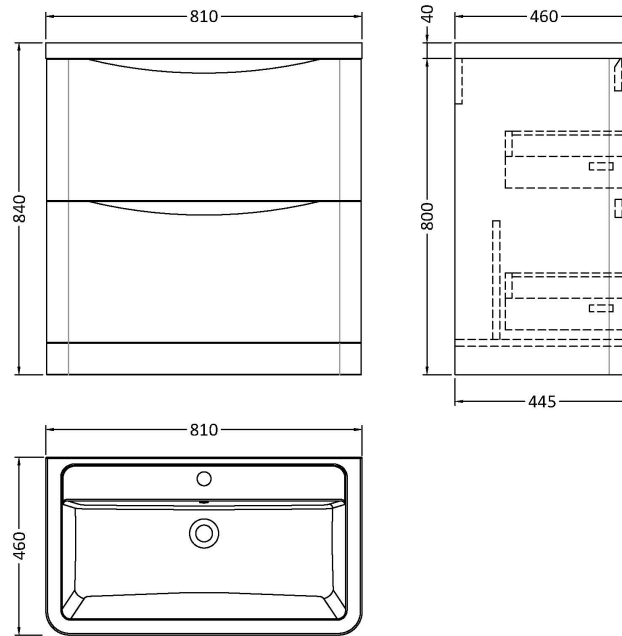

Sales Code: LUN1403A

Description: 800 F/S 2-Drawer Unit & Ceramic Basin

Packaging Details

Barcode: 5056462645872