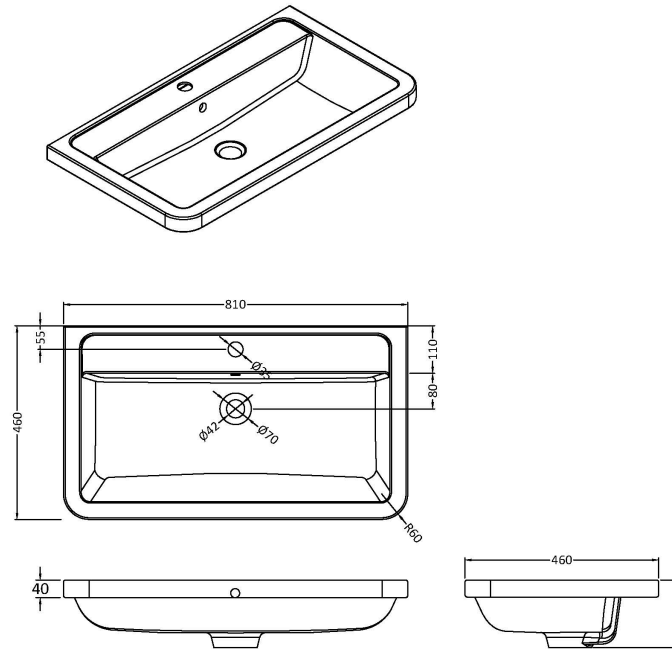

### Product Dimensions

Height (mm):	800
Width (mm):	796
Depth (mm):	445
Nett Weight (kg):	39.5

### Packaging Dimensions

Height (mm):	840
Width (mm):	840
Depth (mm):	480
Gross Weight (kg):	40

### Outer Box Dimensions (If Applicable)

Height (mm):	
Width (mm):	
Depth (mm):	
Gross Weight (kg):	
Barcode:	5056462694603

### Product Dimensions

Height (mm):	450
Width (mm):	800
Depth (mm):	157
Nett Weight (kg):	18.12