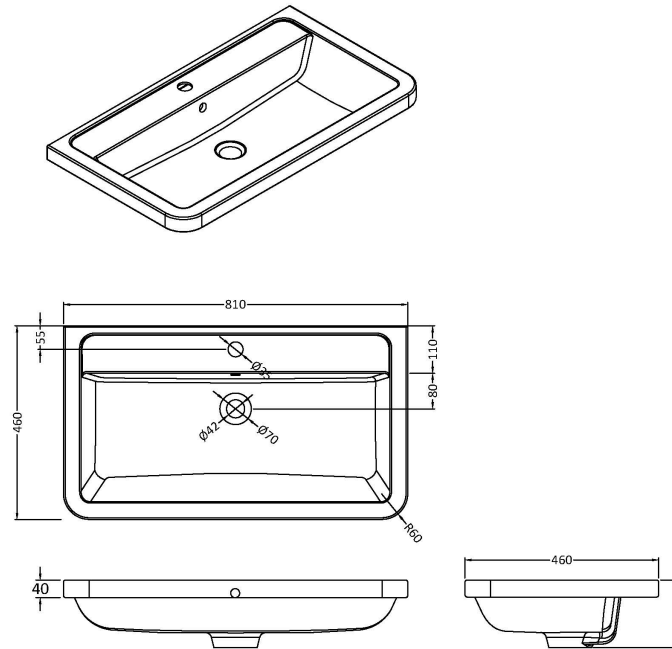

### Product Dimensions

Height (mm):	800
Width (mm):	796
Depth (mm):	445
Nett Weight (kg):	39.5

### Packaging Dimensions

Height (mm):	840
Width (mm):	840
Depth (mm):	480
Gross Weight (kg):	40

### Outer Box Dimensions (If Applicable)

Height (mm):	
Width (mm):	
Depth (mm):	
Gross Weight (kg):	
Barcode:	5056462694566

### Product Dimensions

Height (mm):	450
Width (mm):	800
Depth (mm):	157
Nett Weight (kg):	18.12