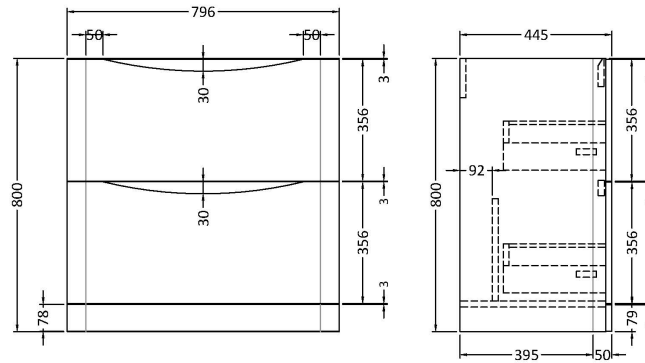

### Product Dimensions

Height (mm):	800
Width (mm):	796
Depth (mm):	445
Nett Weight (kg):	39.5

### Packaging Dimensions

Height (mm):	840
Width (mm):	840
Depth (mm):	480
Gross Weight (kg):	40

### Outer Box Dimensions (If Applicable)

Height (mm):	
Width (mm):	
Depth (mm):	
Gross Weight (kg):	
Barcode:	5056462694566

### Product Dimensions

Height (mm):	450
Width (mm):	800
Depth (mm):	157
Nett Weight (kg):	18.12