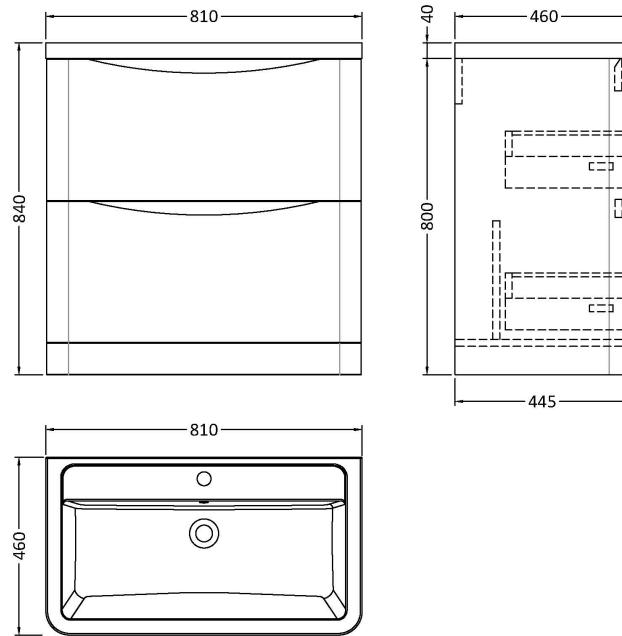

Sales Code: LUN303A

Description: 800 F/S 2-Drawer Unit & Ceramic Basin

Packaging Details

Barcode: 5056462645858