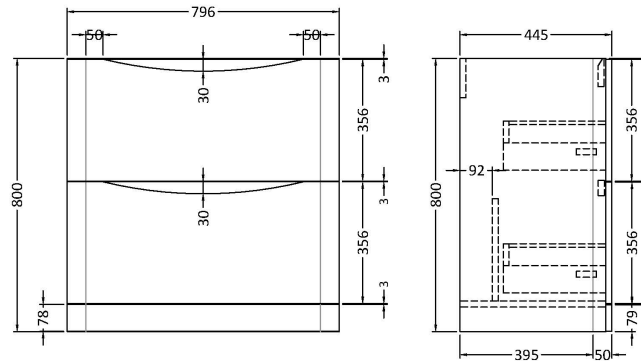

### Product Dimensions

Height (mm):	800
Width (mm):	796
Depth (mm):	445
Nett Weight (kg):	39.5

### Packaging Dimensions

Height (mm):	840
Width (mm):	840
Depth (mm):	480
Gross Weight (kg):	40

### Outer Box Dimensions (If Applicable)

Height (mm):	
Width (mm):	
Depth (mm):	
Gross Weight (kg):	
Barcode:	5056462694580

Sales Code: CBM005

Description: Ceramic Basin 810X460

**Product Dimensions**

Height (mm):	450
Width (mm):	800
Depth (mm):	157
Nett Weight (kg):	18.12

**Packaging Dimensions**

Height (mm):	470
Width (mm):	840
Depth (mm):	167
Gross Weight (kg):	18.12