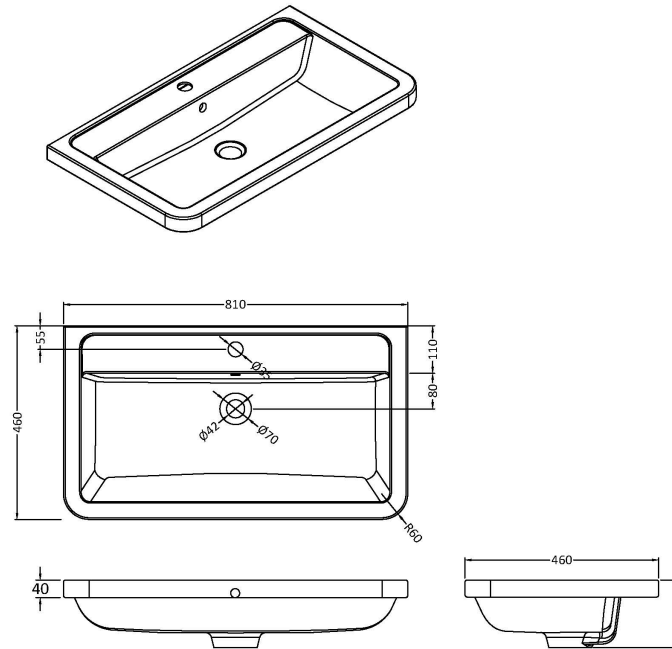

### Product Dimensions

Height (mm):	800
Width (mm):	796
Depth (mm):	445
Nett Weight (kg):	39.5

### Packaging Dimensions

Height (mm):	840
Width (mm):	840
Depth (mm):	480
Gross Weight (kg):	40

### Outer Box Dimensions (If Applicable)

Height (mm):	
Width (mm):	
Depth (mm):	
Gross Weight (kg):	
Barcode:	5056462694580

Sales Code: CBM005

Description: Ceramic Basin 810X460

**Product Dimensions**

Height (mm):	450
Width (mm):	800
Depth (mm):	157
Nett Weight (kg):	18.12

**Packaging Dimensions**

Height (mm):	470
Width (mm):	840
Depth (mm):	167
Gross Weight (kg):	18.12