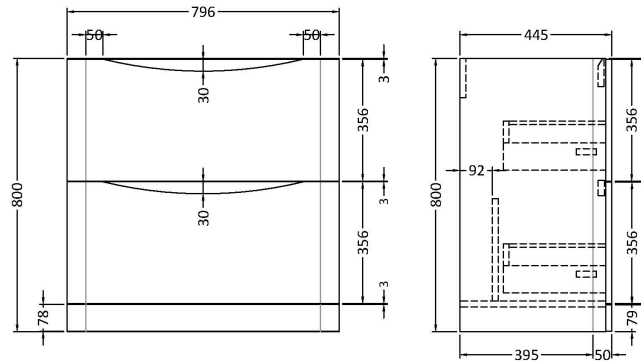

Sales Code: LUN803A

Description: 800 F/S 2-Drawer Unit & Ceramic Basin

Packaging Details

Barcode: 5056462645865

Sales Code: SML835

Description: 800 F/S 2-Drawer Unit

Product Dimensions

Height (mm):	800
Width (mm):	796
Depth (mm):	445
Nett Weight (kg):	39.5

Packaging Dimensions

Height (mm):	840
Width (mm):	840
Depth (mm):	480
Gross Weight (kg):	40

Packaging Data

Box Colour:	Brown Cardboard Box - Printed
Box Qty:	1
Label Size:	100 x 50
Label Colour:	White Label
Label Qty:	2

Outer Box Dimensions (If Applicable)

Height (mm):	
Width (mm):	
Depth (mm):	
Gross Weight (kg):	
Barcode:	5056462694597

Product Details

Country of Origin:	China
Fitting Instruction:	No
CE & UKCA:	N/A
FSC Certified Materials:	Yes
Colour:	Satin Green
Construction Method:	Cam & Wood Dowel
Construction Type:	Rigid
Cabinet Finish:	MFC Painted Matt
Fascia Finish:	Mdf Painted Matt
Cabinet Thickness (mm):	18
Fascia Thickness (mm):	18
Drawer Included:	Yes
Drawer Type:	80mm High Metal S/C Inc Galler
No of Shelves:	0
Hinge Type:	Not Applicable
Hinge Included:	Not Applicable
Adjustable Legs:	No
Fixings Included:	Yes
Handle Style:	Contemporary
Waste Shroud:	Yes
Handle Included:	Yes
Handle Type:	Inset

Sales Code: CBM005

Description: Ceramic Basin 810X460

Product Dimensions

Height (mm):	450
Width (mm):	800
Depth (mm):	157
Nett Weight (kg):	18.12

Packaging Dimensions

Height (mm):	470
Width (mm):	840
Depth (mm):	167
Gross Weight (kg):	18.12