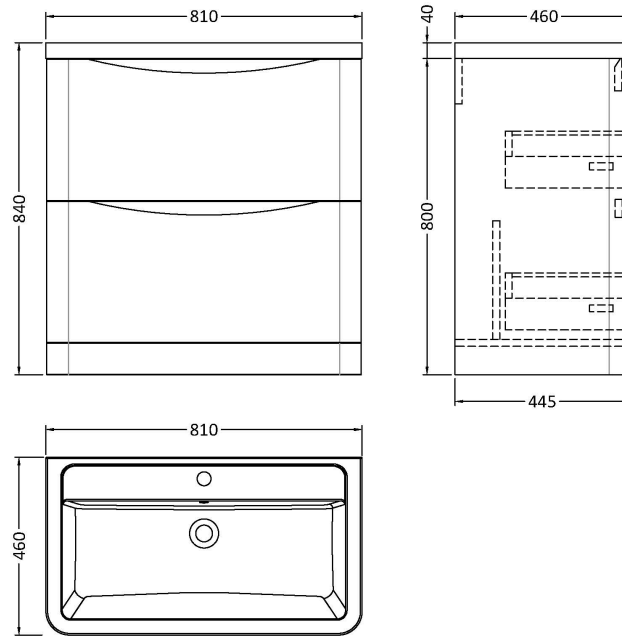

Sales Code: LUN803A

Description: 800 F/S 2-Drawer Unit & Ceramic Basin

Packaging Details

Barcode: 5056462645865

Sales Code: SML835

Description: 800 F/S 2-Drawer Unit

Product Dimensions

Height (mm):	800
Width (mm):	796
Depth (mm):	445
Nett Weight (kg):	39.5

Packaging Dimensions

Height (mm):	840
Width (mm):	840
Depth (mm):	480
Gross Weight (kg):	40

Packaging Data

Box Colour:	Brown Cardboard Box - Printed
Box Qty:	1
Label Size:	100 x 50
Label Colour:	White Label
Label Qty:	2

Sales Code: CBM005

Description: Ceramic Basin 810X460

Product Dimensions

Height (mm):	450
Width (mm):	800
Depth (mm):	157
Nett Weight (kg):	18.12

Packaging Dimensions

Height (mm):	470
Width (mm):	840
Depth (mm):	167
Gross Weight (kg):	18.12

Packaging Data

Box Colour:	Brown Cardboard Box - Printed
Box Qty:	1
Label Size:	100 x 50
Label Colour:	White Label
Label Qty:	2

Outer Box Dimensions (If Applicable)

Height (mm):	
Width (mm):	
Depth (mm):	
Gross Weight (kg):	
Barcode:	5056211875802