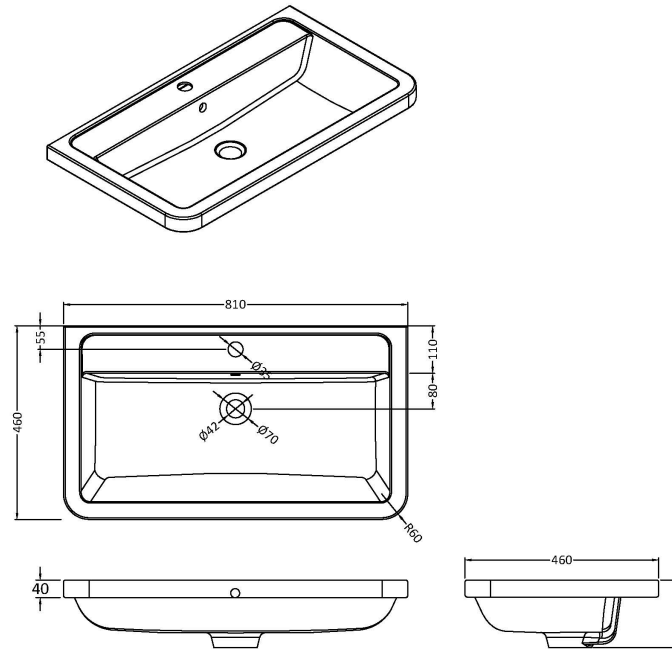

Sales Code: LUN803A

Description: 800 F/S 2-Drawer Unit & Ceramic Basin

Packaging Details

Barcode: 5056462645865

Sales Code: SML835

Description: 800 F/S 2-Drawer Unit

Product Dimensions

Height (mm):	800
Width (mm):	796
Depth (mm):	445
Nett Weight (kg):	39.5

Packaging Dimensions

Height (mm):	840
Width (mm):	840
Depth (mm):	480
Gross Weight (kg):	40

Packaging Data

Box Colour:	Brown Cardboard Box - Printed
Box Qty:	1
Label Size:	100 x 50
Label Colour:	White Label
Label Qty:	2

Outer Box Dimensions (If Applicable)

Height (mm):	
Width (mm):	
Depth (mm):	
Gross Weight (kg):	
Barcode:	5056462694597

Product Details

Country of Origin:	China
Fitting Instruction:	No
CE & UKCA:	N/A
FSC Certified Materials:	Yes
Colour:	Satin Green
Construction Method:	Cam & Wood Dowel
Construction Type:	Rigid
Cabinet Finish:	MFC Painted Matt
Fascia Finish:	Mdf Painted Matt
Cabinet Thickness (mm):	18
Fascia Thickness (mm):	18
Drawer Included:	Yes
Drawer Type:	80mm High Metal S/C Inc Galler
No of Shelves:	0
Hinge Type:	Not Applicable
Hinge Included:	Not Applicable
Adjustable Legs:	No
Fixings Included:	Yes
Handle Style:	Contemporary
Waste Shroud:	Yes
Handle Included:	Yes
Handle Type:	Inset

Sales Code: CBM005

Description: Ceramic Basin 810X460

Product Dimensions

Height (mm):	450
Width (mm):	800
Depth (mm):	157
Nett Weight (kg):	18.12

Packaging Dimensions

Height (mm):	470
Width (mm):	840
Depth (mm):	167
Gross Weight (kg):	18.12